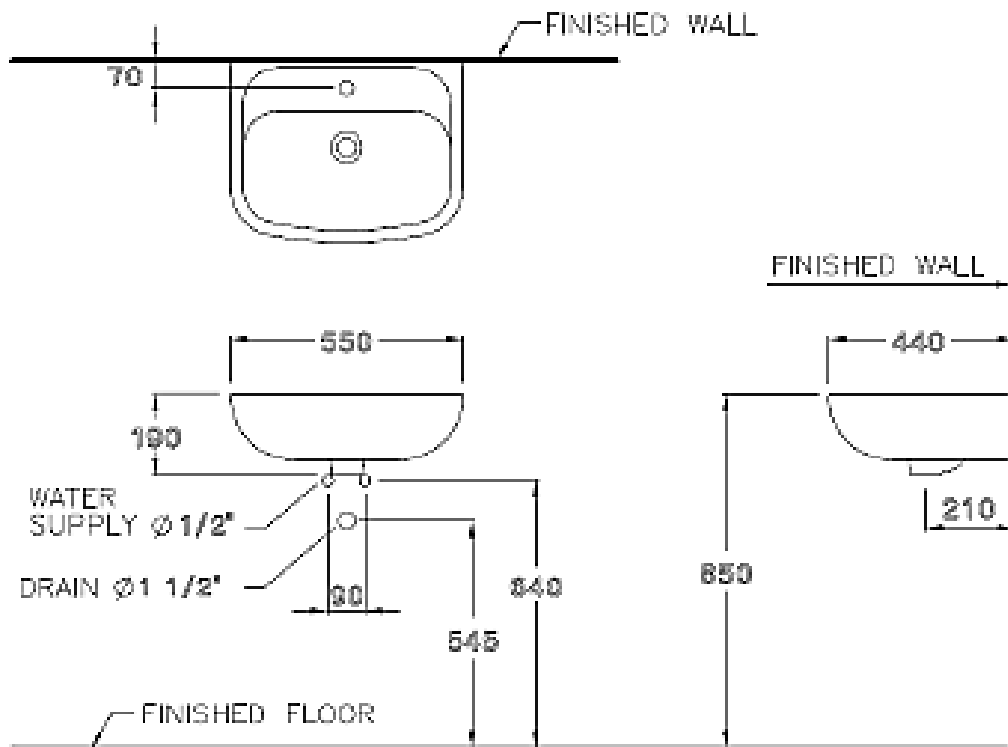

Brand : COTTO, Thailand
 Name : BRIO Washbasin
 Item Code : C0141
 Designer :
 Color / Finish: Beige
 Dimensions : 550 x 440 x 190 mm

Product info:

- Washbasin

Add-ons:

- mixer/faucet
- Angle valve(s)
- Flexible supply hose(s)
- Waste strainer trap with wall tube min.350mm