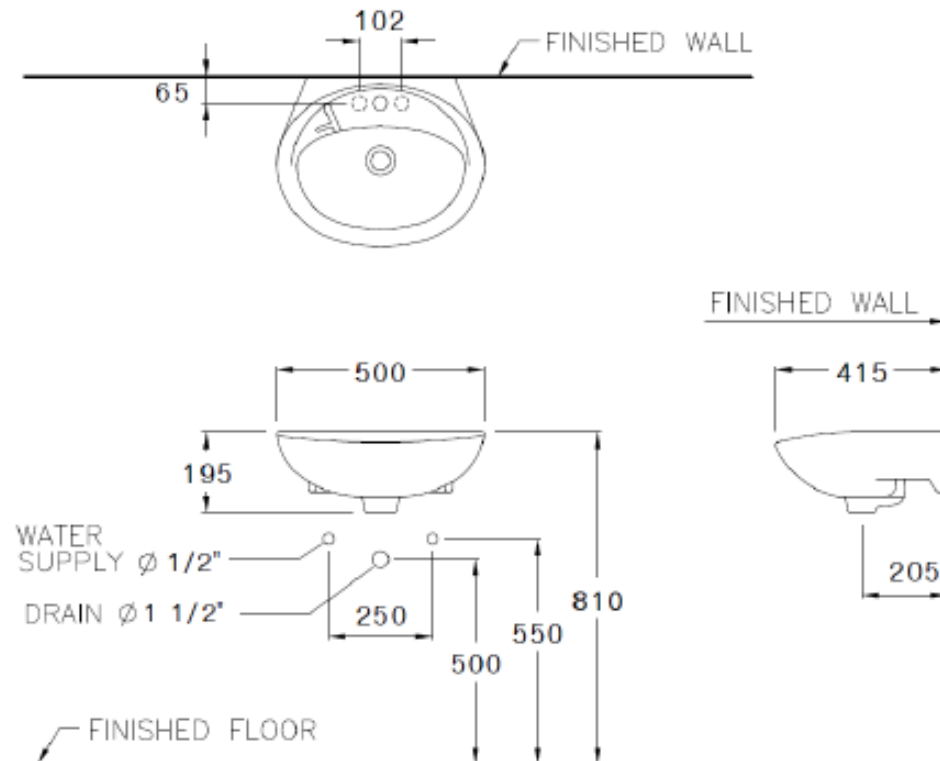

Brand : COTTO, Thailand
 Name : KENSINGTON 20 Washbasin
 Item Code : C013

Designer :

Color / Finish: White
 Dimensions : 500 x 420 x 195 mm

Product info:

- Wall hung basin
- 1 tap hole
- With overflow

Add-ons:

- Mixer/Faucet
- Angle valve(s)
- Flexible supply hose(s)
- Waste strainer
- Trap with wall tube min.350 mm
- Pedestal

Flushing of pipe must be done before fittings are installed. Failure to do so voids the warranty.
 Follow cleaning instructions and avoid using any harmful chemicals.
 All information is for reference only. Installation shall always be based on the specs provided with actual delivered items.
 For more info, visit www.sanitecph.com