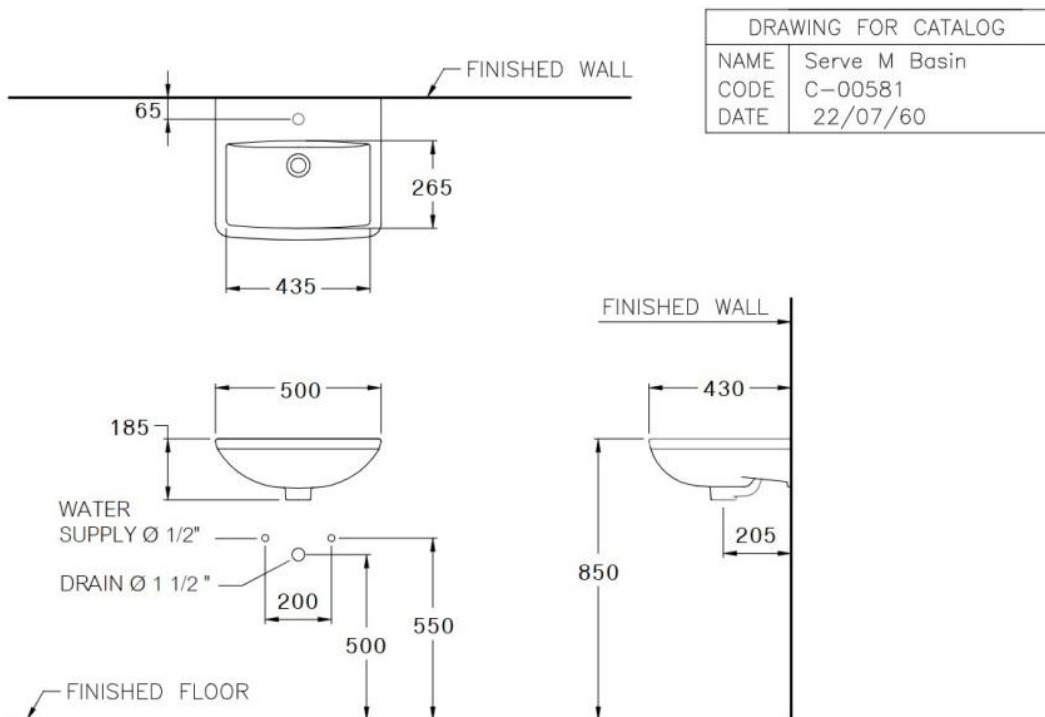

Brand : COTTO, Thailand
 Name : Serve M, Wall Hung Basin
 Item Code : C00581
 Designer :
 Color / Finish: White
 Dimensions : 500 x 180 x 430 mm

Product info:

- Wall hung basin. Easy installation and gives solution to limited space management.