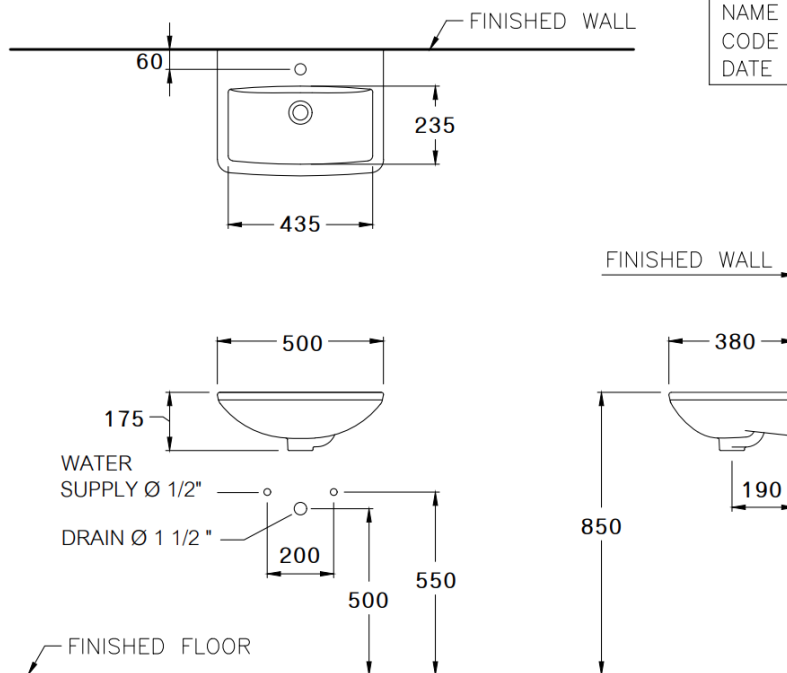

Brand : COTTO, Thailand  
Name : Serve S Wall hung basin (small)  
Item Code : C00580

Designer :

Color / Finish: Matt White  
Dimensions : 500 x 380 x 175 mm

**Product info:**

- Wall hung basin
- With overflow
- Serve S half pedestal

DRAWING FOR CATALOG	
NAME	Serve S Basin
CODE	C-00580
DATE	22/07/60

Flushing of pipe must be done before fittings are installed. Failure to do so voids the warranty.  
Follow cleaning instructions and avoid using any harmful chemicals.  
All information is for reference only. Installation shall always be based on the specs provided with actual delivered items.  
For more info, visit [www.sanitecph.com](http://www.sanitecph.com)