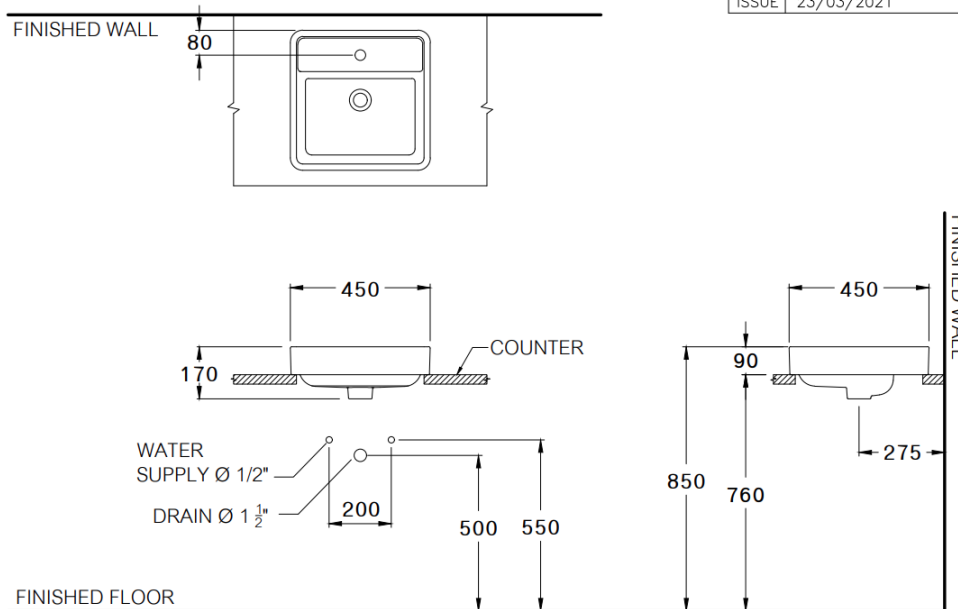

Brand : COTTO, Thailand
 Name : Geo Square Washbasin
 Item Code : C003817

Designer :

Color / Finish: Glossy White
 Dimensions : 450 x 450 x 170mm

Product info:

- Square washbasin

Add-ons:

- Linea rubber seal

CATALOG DRAWING	
CODE	C-00381
MODEL	Geo Square Above Basin
ISSUE	23/03/2021

Flushing of pipe must be done before fittings are installed. Failure to do so voids the warranty.
 Follow cleaning instructions and avoid using any harmful chemicals.
 All information is for reference only. Installation shall always be based on the specs provided with actual delivered items.
 For more info, visit www.sanitecph.com