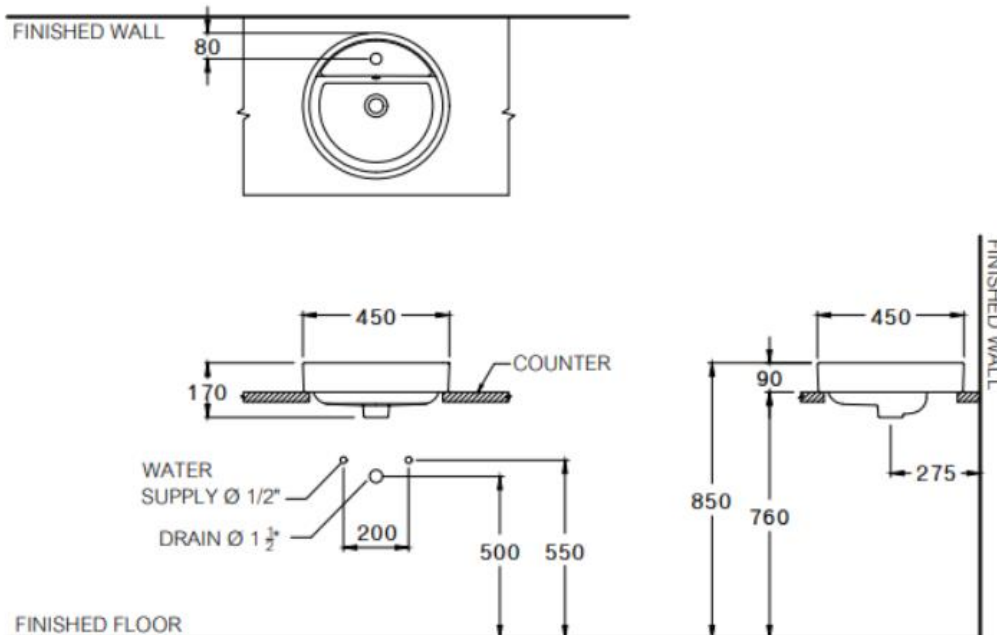

Brand : COTTO, Thailand  
Name : Geo circle washbasin  
Item Code : C00380MLG

Designer :

Color / Finish: Light Gray  
Dimensions : Ø450 x 170 mm

**Product info:**

- Circle washbasin

**Add-ons:**

- M30050G Linear rubber seal