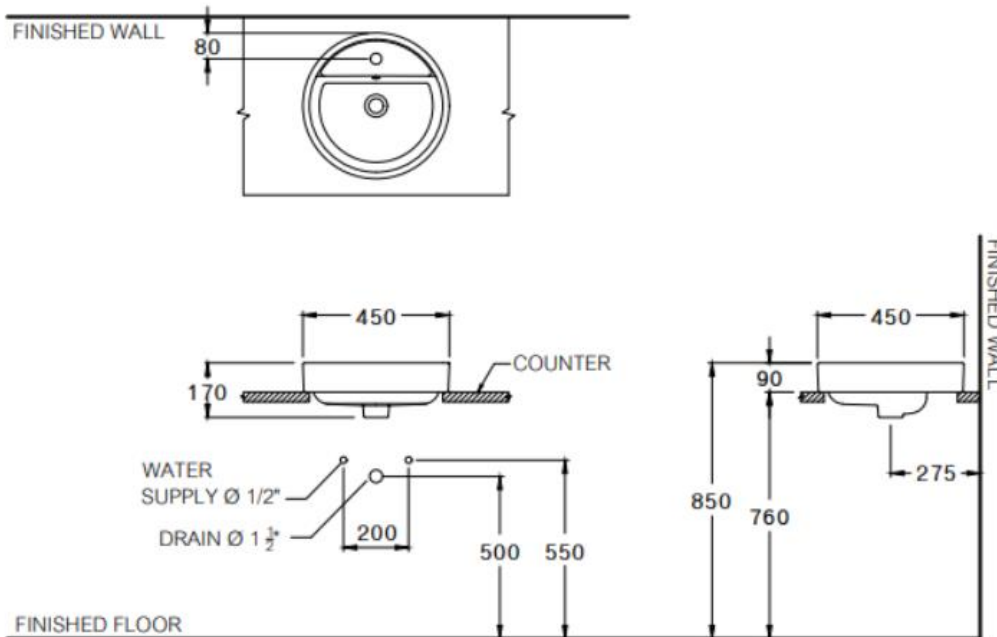

Brand : COTTO, Thailand  
 Name : Geo circle washbasin  
 Item Code : C00380MBK

Designer :

Color / Finish: Matt Black  
 Dimensions : Ø450 x 170 mm

**Product info:**

- Circle washbasin

**Add-ons:**

- M30050G Linear rubber seal