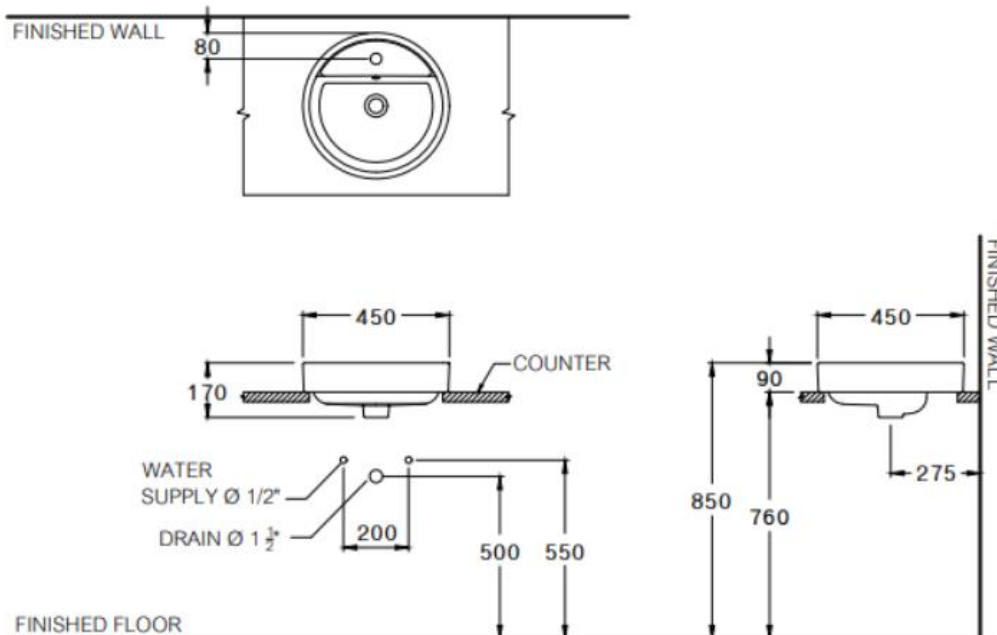

Brand : COTTO, Thailand
 Name : Geo circle washbasin
 Item Code : C003807

Designer :

Color / Finish: Glossy white
 Dimensions : Ø450 x 170 mm

Product info:

- Circle washbasin

Add-ons:

- M30050G Linear rubber seal