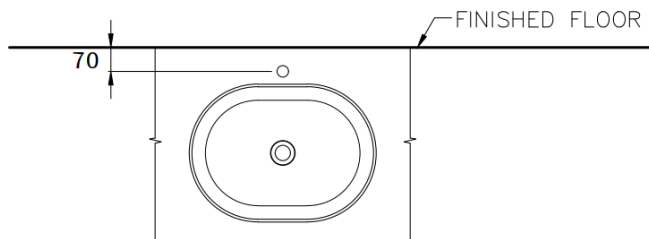

Brand : COTTO, Thailand
 Name : Sensation Capsule
 Item Code : C003437
 Designer :
 Color / Finish: Glossy White
 Dimensions : 550 x 405 x 168 mm

Product info:

- With Ceramic pop-up waste

Add-ons:

- M30050G Linea rubber seal

DRAWING FOR CATALOG	
NAME	Sensation-Capsule Basin
CODE	C-00343
DATE	22/09/60

Flushing of pipe must be done before fittings are installed. Failure to do so voids the warranty.
 Follow cleaning instructions and avoid using any harmful chemicals.
 All information is for reference only. Installation shall always be based on the specs provided with actual delivered items.
 For more info, visit www.sanitecph.com