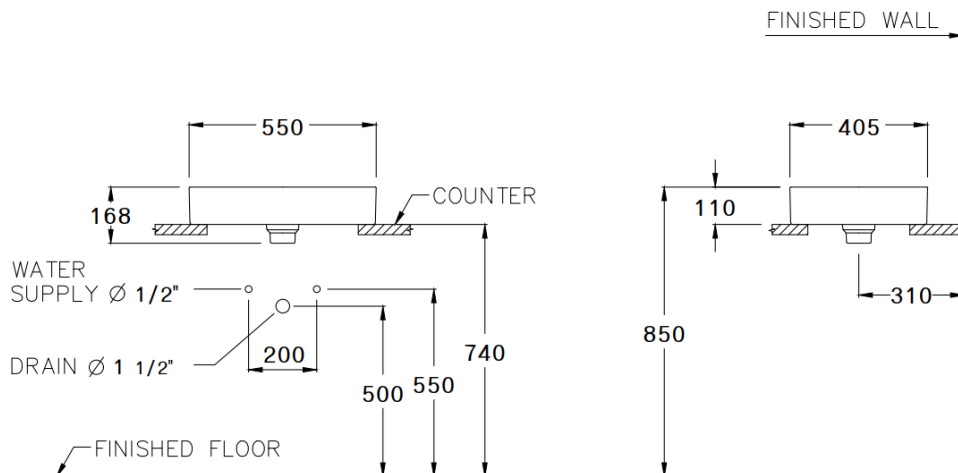

Brand : COTTO, Thailand
 Name : Sensation Capsule
 Item Code : C003437
 Designer :
 Color / Finish: Glossy White
 Dimensions : 550 x 405 x 168 mm

Product info:

- With Ceramic pop-up waste

Add-ons:

- M30050G Linea rubber seal

DRAWING FOR CATALOG	
NAME	Sensation-Capsule Basin
CODE	C-00343
DATE	22/09/60

Flushing of pipe must be done before fittings are installed. Failure to do so voids the warranty.
 Follow cleaning instructions and avoid using any harmful chemicals.
 All information is for reference only. Installation shall always be based on the specs provided with actual delivered items.
 For more info, visit www.sanitecph.com