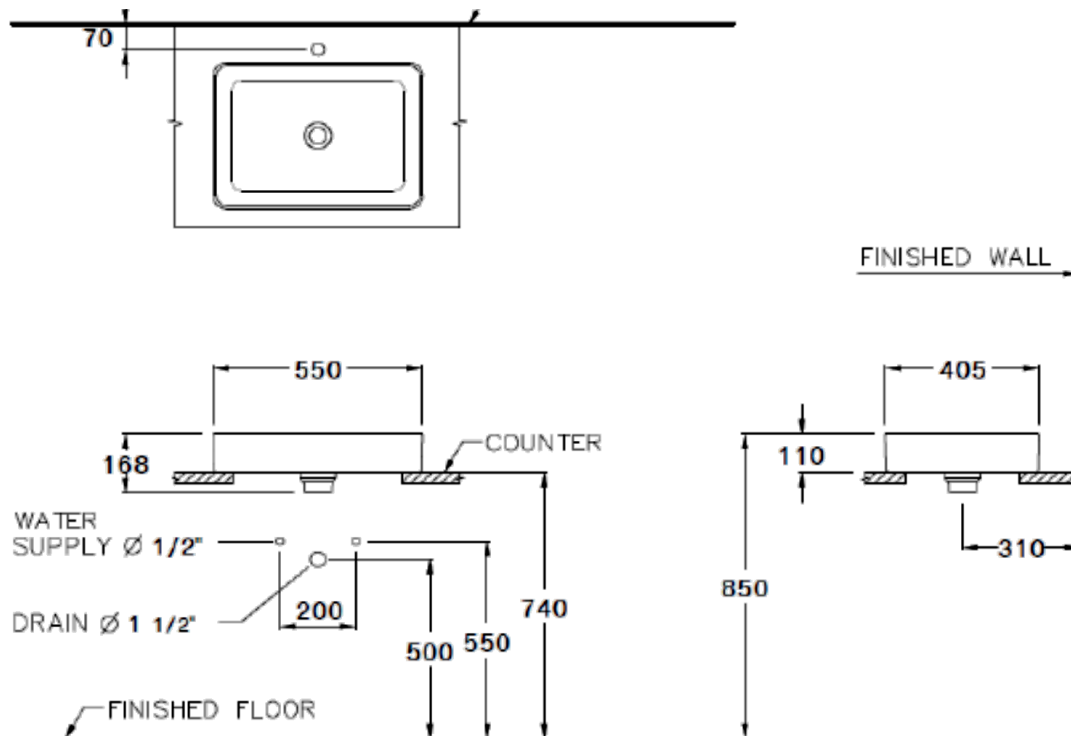

Brand : COTTO, Thailand  
 Name : SENSATION-RECTANGLE, Washbowl  
 Item Code : C00342-BG  
 Designer :  
 Color / Finish: Beige  
 Dimensions : 405 x 550 x 168 mm

**Product info:**

- Above-counter basin
- With ceramic waste cover
- Without overflow

**Add-ons:**

- Rubber Seal

Flushing of pipe must be done before fittings are installed. Failure to do so voids the warranty.  
 Follow cleaning instructions and avoid using any harmful chemicals.  
 All information is for reference only. Installation shall always be based on the specs provided with actual delivered items.  
 For more info, visit [www.sanitecph.com](http://www.sanitecph.com)