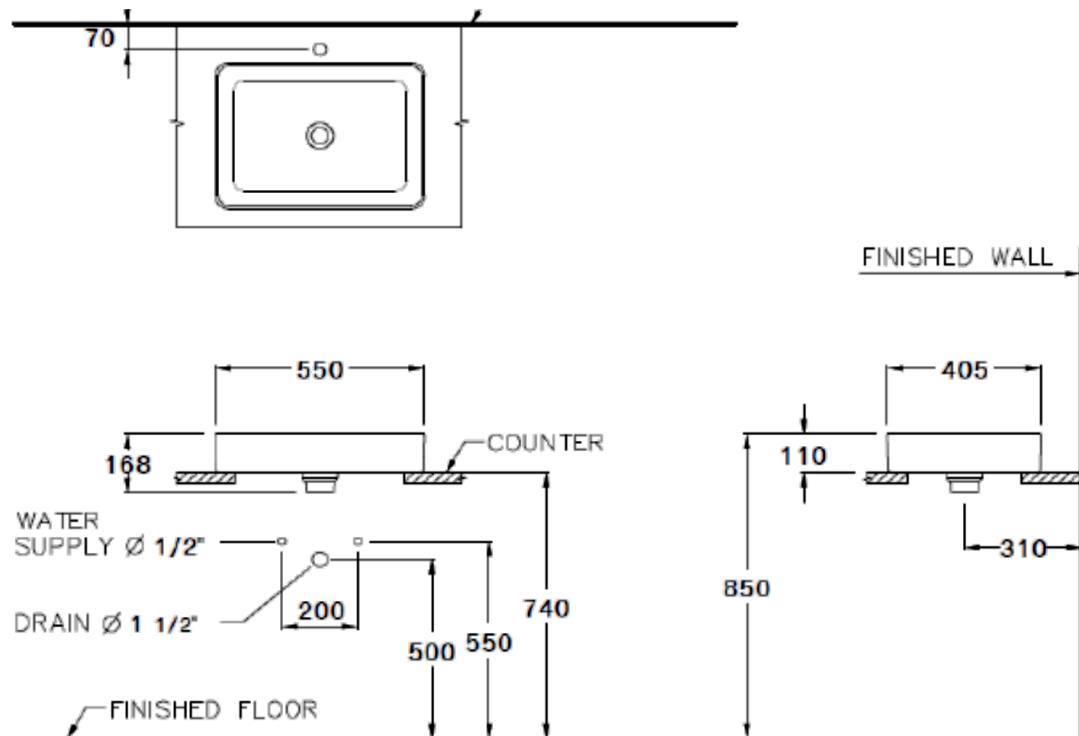

Brand : COTTO, Thailand
 Name : SENSATION-RECTANGLE, Above counter Basin
 Item Code : C003427MWH
 Designer :
 Color / Finish: White
 Dimensions : 405 x 550 x 168 mm

Product info:

- Above-counter basin
- With ceramic waste cover
- Without overflow

Add-ons:

- Rubber Seal

Flushing of pipe must be done before fittings are installed. Failure to do so voids the warranty.
 Follow cleaning instructions and avoid using any harmful chemicals.
 All information is for reference only. Installation shall always be based on the specs provided with actual delivered items.
 For more info, visit www.sanitecph.com