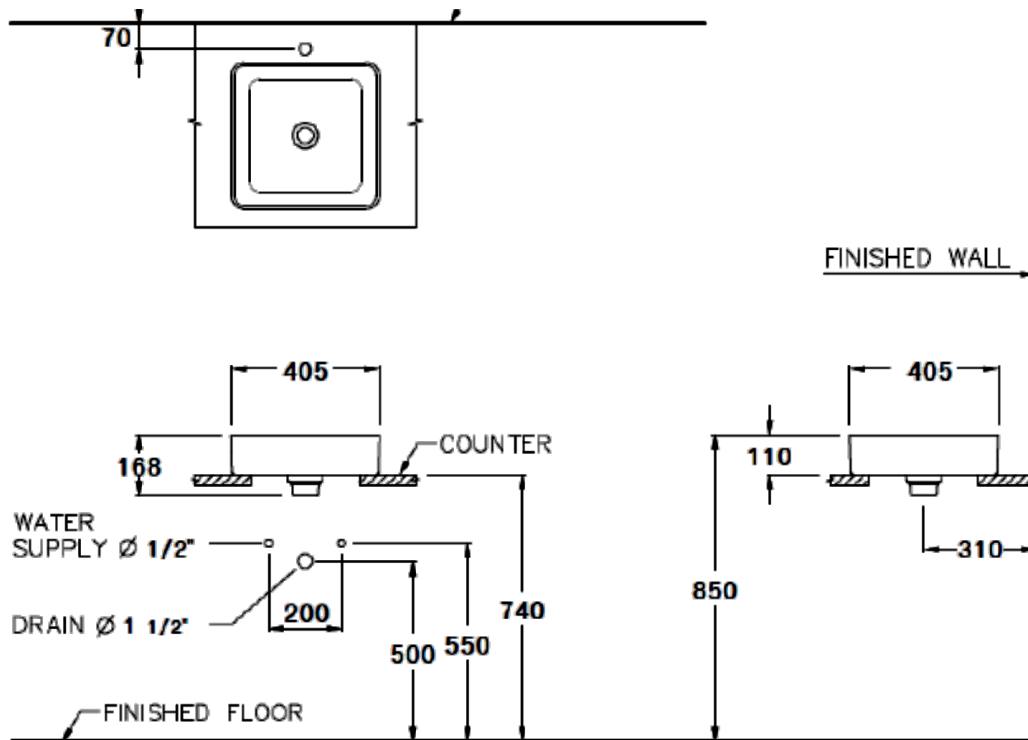

Brand : COTTO, Thailand
 Name : SENSATION-SQUARE, Washbowl
 Item Code : C00341MIR
 Designer :
 Color / Finish: Beige
 Dimensions : 405 x 405 x 168 mm

Product info:

- Above-counter basin
- With ceramic waste cover
- Without overflow

Add-ons:

- Rubber Seal

Flushing of pipe must be done before fittings are installed. Failure to do so voids the warranty.
 Follow cleaning instructions and avoid using any harmful chemicals.
 All information is for reference only. Installation shall always be based on the specs provided with actual delivered items.
 For more info, visit www.sanitecph.com