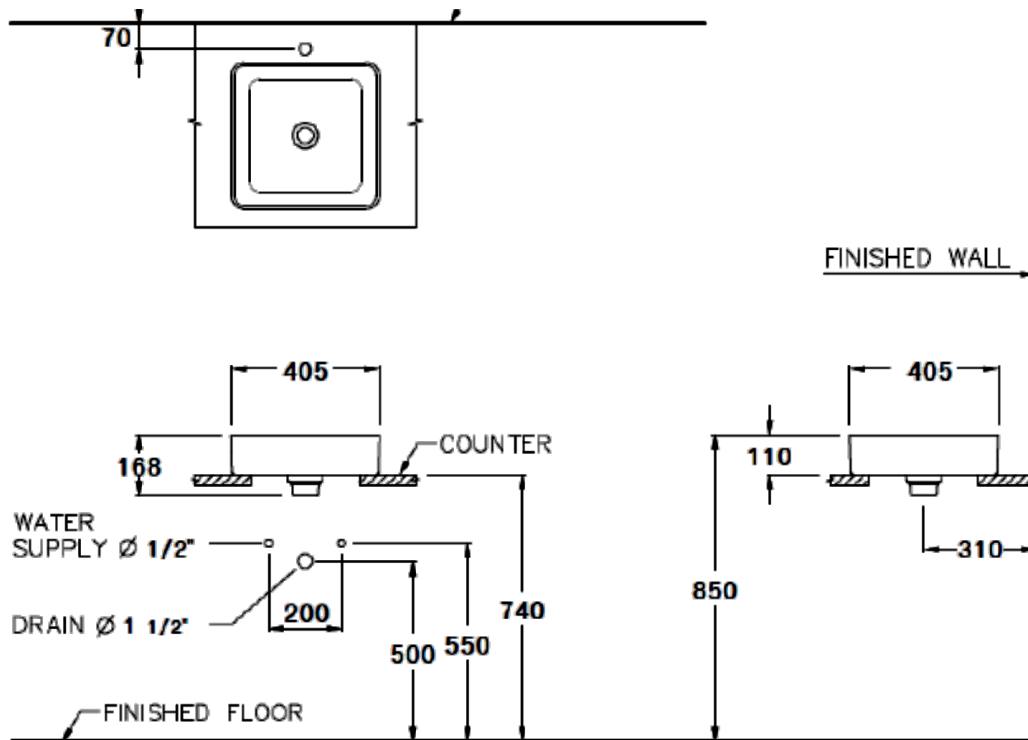

Flushing of pipe must be done before fittings are installed. Failure to do so voids the warranty.

Follow cleaning instructions and avoid using any harmful chemicals.

All information is for reference only. Installation shall always be based on the specs provided with actual delivered items.

For more info, visit www.sanitecph.com