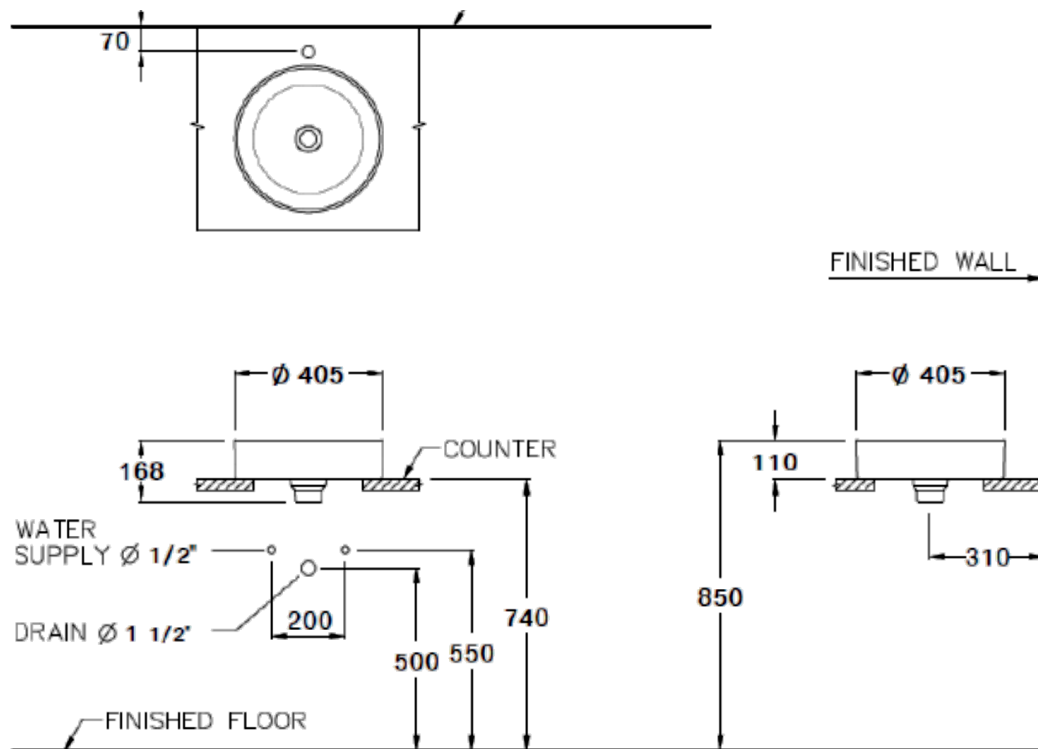

Brand : COTTO, Thailand
 Name : SENSATION ROUND Washbowls
 Item Code : C00340MSL

Designer :

Color / Finish: Grey
 Dimensions : 405 x 405 x 168mm

Product info:

- Above Counter Basin
- With Ceramic waste cover
- Without overflow
- With Hygienic easy clean finish

Add-ons:

- Rubber Seal

Flushing of pipe must be done before fittings are installed. Failure to do so voids the warranty.
 Follow cleaning instructions and avoid using any harmful chemicals.
 All information is for reference only. Installation shall always be based on the specs provided with actual delivered items.
 For more info, visit www.sanitecph.com