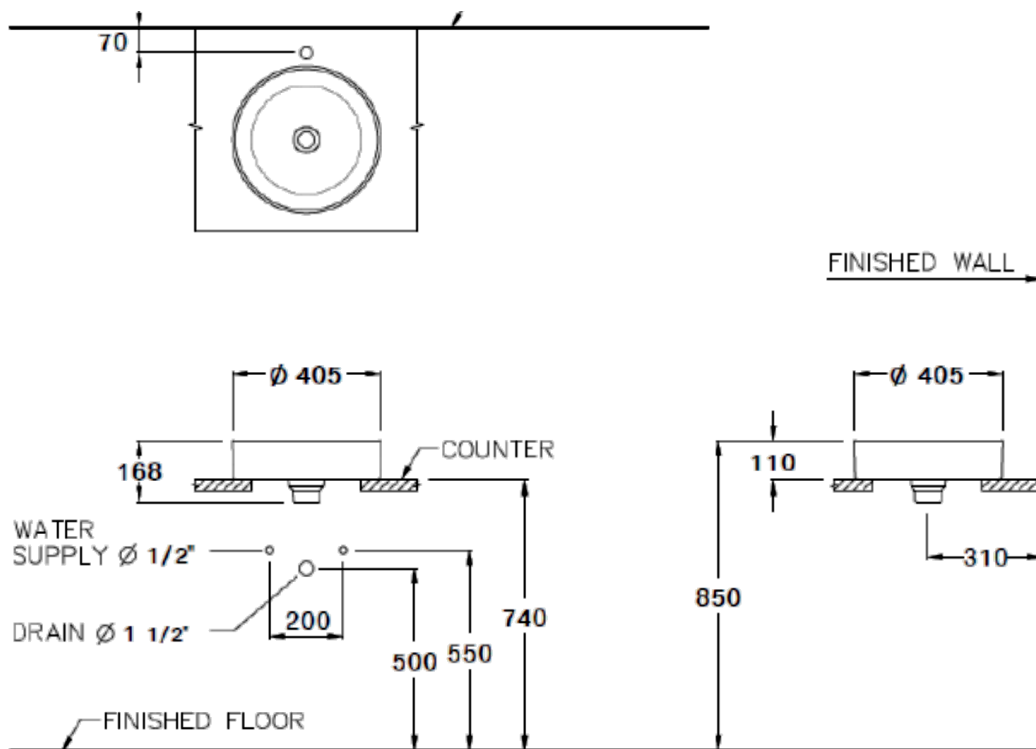

Brand : COTTO, Thailand  
 Name : SENSATION ROUND Washbowls  
 Item Code : C00340MIR

Designer :

Color / Finish: Beige  
 Dimensions : 405 x 405 x 168mm

**Product info:**

- Above Counter Basin
- With Ceramic waste cover
- Without overflow