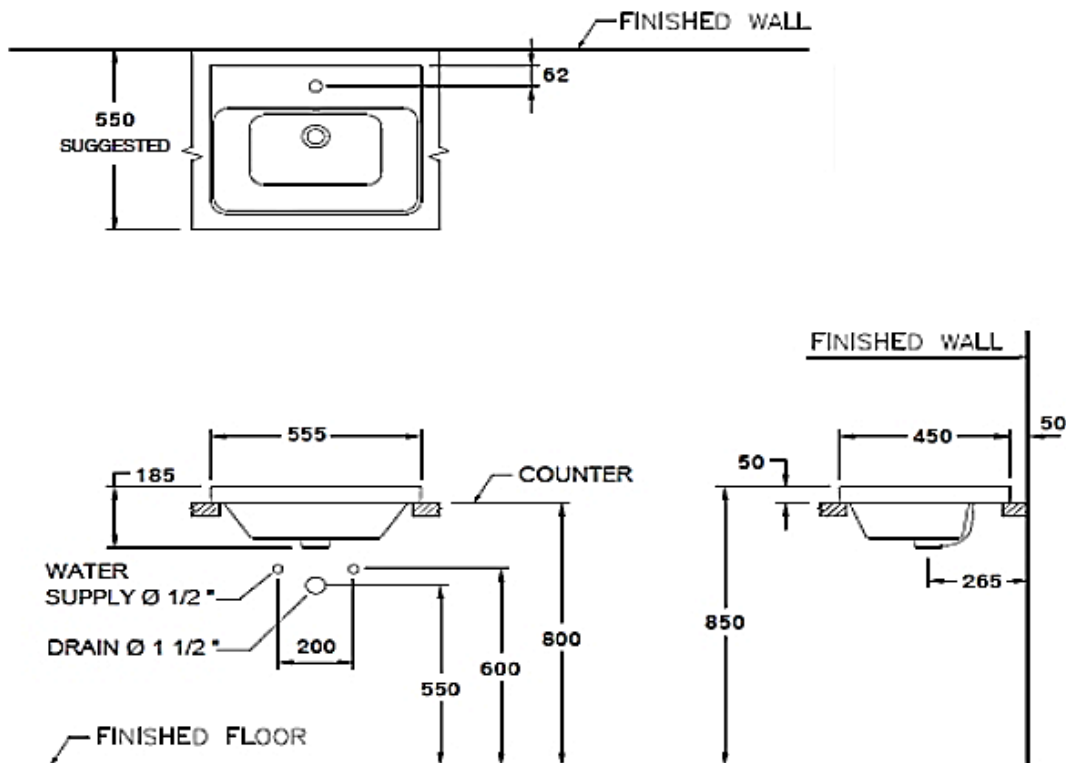

Brand : COTTO, Thailand
 Name : SIMPLY MODISH Countertop washbasin
 Item Code : C001057
 Designer :
 Color / Finish: White
 Dimensions : 555 x 450 x 235 mm

Product info:

- Countertop washbasin
- 1 tap hole
- Hygienic easy clean

Add-ons:

- Mixer/Faucet
- Rubber seal
- Angle valve
- Flexible supply hose(s)
- Waste strainer trap with wall tube min. 260 mm

Flushing of pipe must be done before fittings are installed. Failure to do so voids the warranty.
 Follow cleaning instructions and avoid using any harmful chemicals.
 All information is for reference only. Installation shall always be based on the specs provided with actual delivered items.
 For more info, visit www.sanitecph.com