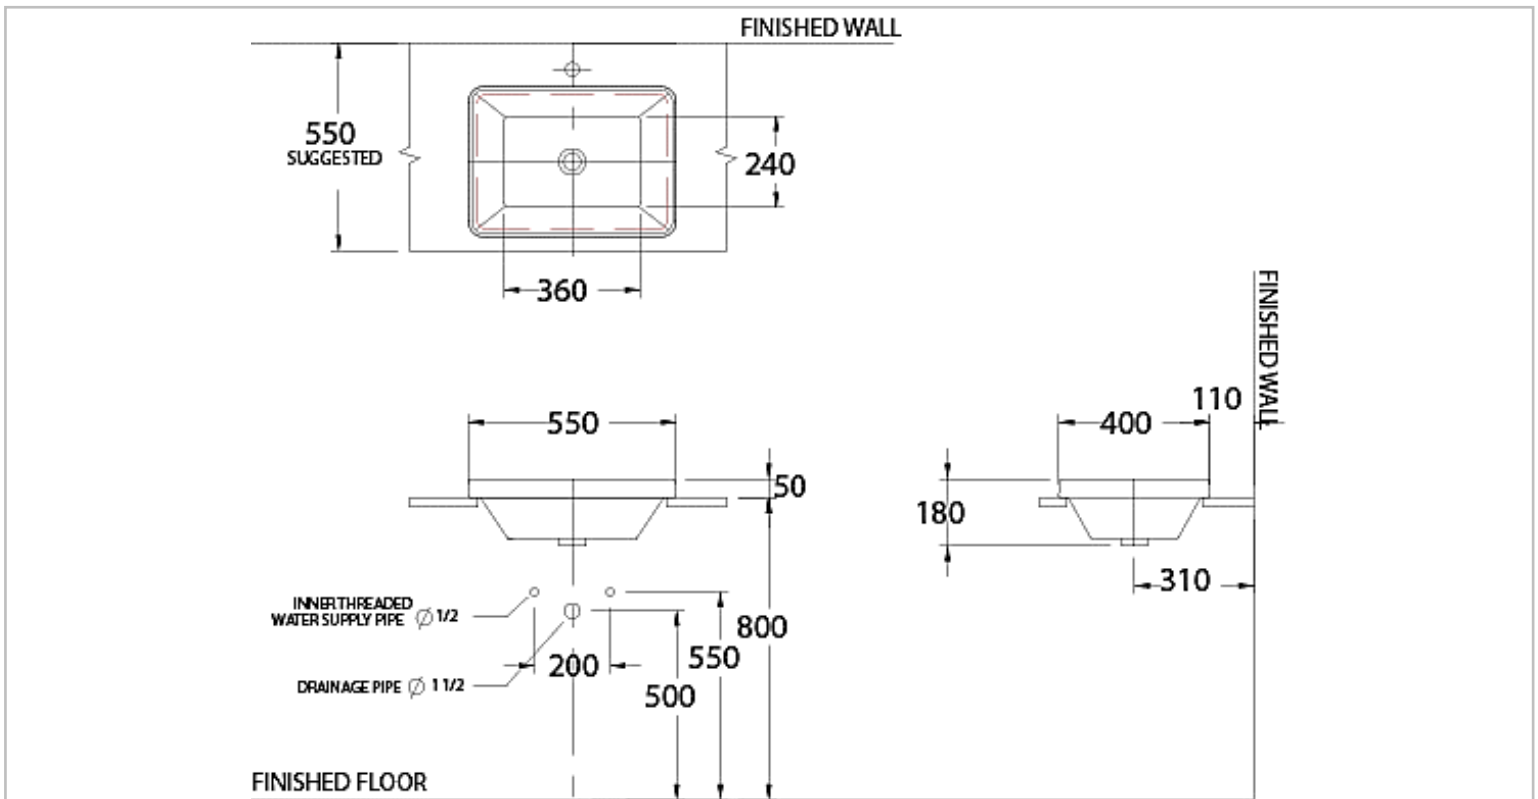

Brand : COTTO, Thailand
 Name : SIMPLY MODISH Washbowl
 Item Code : C001017

Designer :
 Color / Finish: White
 Dimensions : 550 x 400 x 180 mm

Product info:

- Countertop washbasin
- Hygienic easy clean

Add-ons:

- Mixer/faucet
- Rubber Seal
- Angle valve(s)
- Flexible supply hose(s)
- Waste strainer trap with wall tube min.300mm

Flushing of pipe must be done before fittings are installed. Failure to do so voids the warranty.
 Follow cleaning instructions and avoid using any harmful chemicals.
 All information is for reference only. Installation shall always be based on the specs provided with actual delivered items.
 For more info, visit www.sanitecph.com