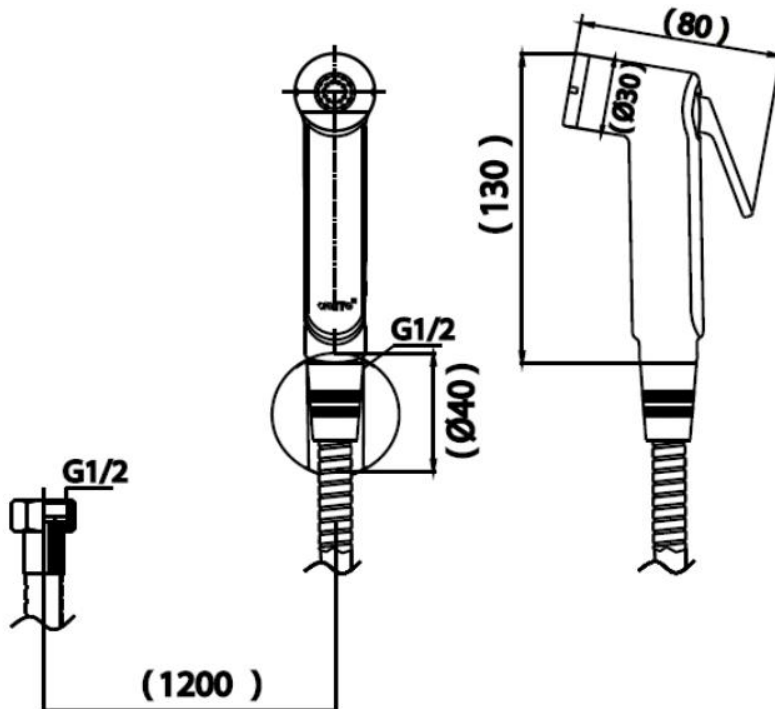

Brand : COTTO, Thailand
 Name : Bidet handspray set
 Item Code : CT9912#CR(HM)
 Designer :
 Color / Finish: ABS Chrome
 Dimensions : 450 x 450 x 170mm

Product info:

- Bidet hand spray set
- Shower head is made from high quality ABS plastic
- Durable handle and lifting up for continually