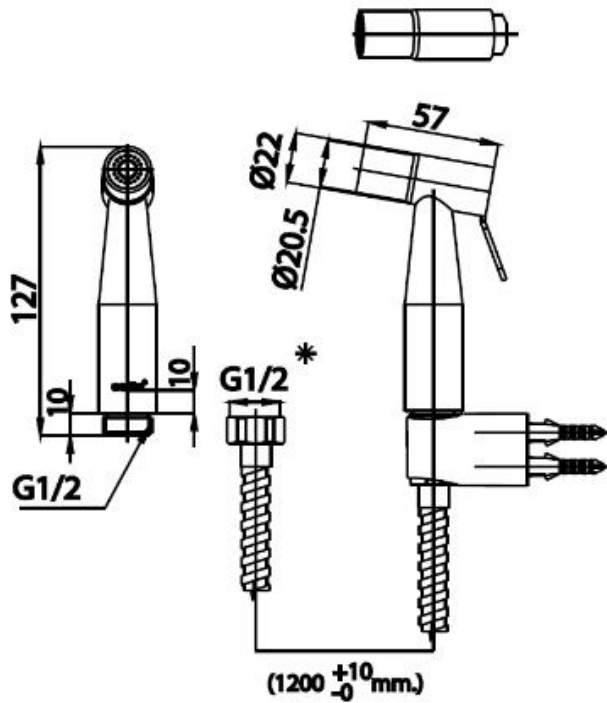

Brand : COTTO, Thailand
 Name : Bidet handspray set stainless steel
 Item Code : CT9902#BL(HM)

Designer :
 Color / Finish: Matt Black
 Dimensions : 18 x 24 x 5 cm

Product info:
 • Bidet handspray set

Flushing of pipe must be done before fittings are installed. Failure to do so voids the warranty.
 Follow cleaning instructions and avoid using any harmful chemicals.
 All information is for reference only. Installation shall always be based on the specs provided with actual delivered items.
 For more info, visit www.sanitecph.com