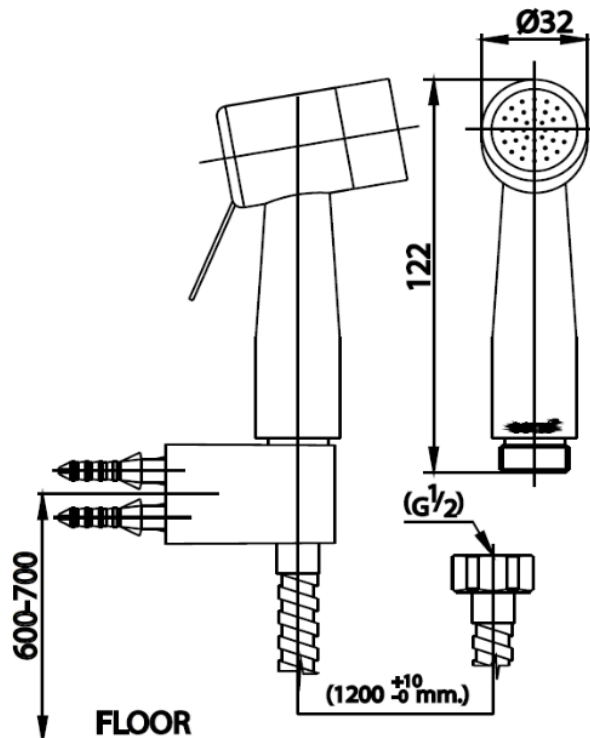

Brand : COTTO, Thailand
 Name : Bidet handspray set
 Item Code : CT9901#SA(HM)
 Designer :
 Color / Finish: Stainless Steel
 Dimensions : Dia.32 x 122 mm

Product info:

- Handspray set
- High quality from stainless steel 304
- Durable handle and lifting up for continually water flow
- 120 cm. twist free hose
- Prevent from leaking with Brass ring and complete with the spray hose hanger
- Gentle water when using