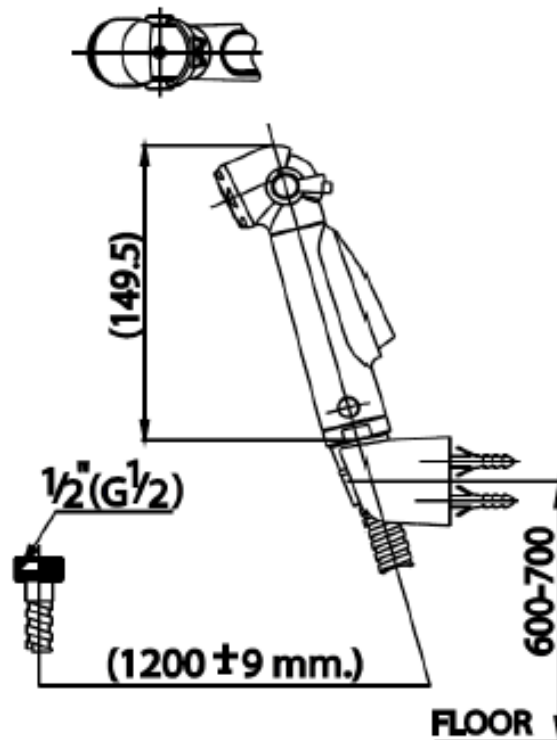

Brand : COTTO, Thailand
 Name : MELLOW 2 functions bidet hand spray with hose and holder
 Item Code : CT987HNKWH(HM)
 Designer :
 Color / Finish: Chrome Plated
 Dimensions : (See data drawing below for dimensions)

Product info:

- Bidet spray set
- With 2 functions hand spray
- Metal flexible hose and wall holder

Add-ons:

- 1x angle stop ½"x½"
- 1x Connecting adaptor

Flushing of pipe must be done before fittings are installed. Failure to do so voids the warranty.
 Follow cleaning instructions and avoid using any harmful chemicals.
 All information is for reference only. Installation shall always be based on the specs provided with actual delivered items.
 For more info, visit www.sanitecph.com