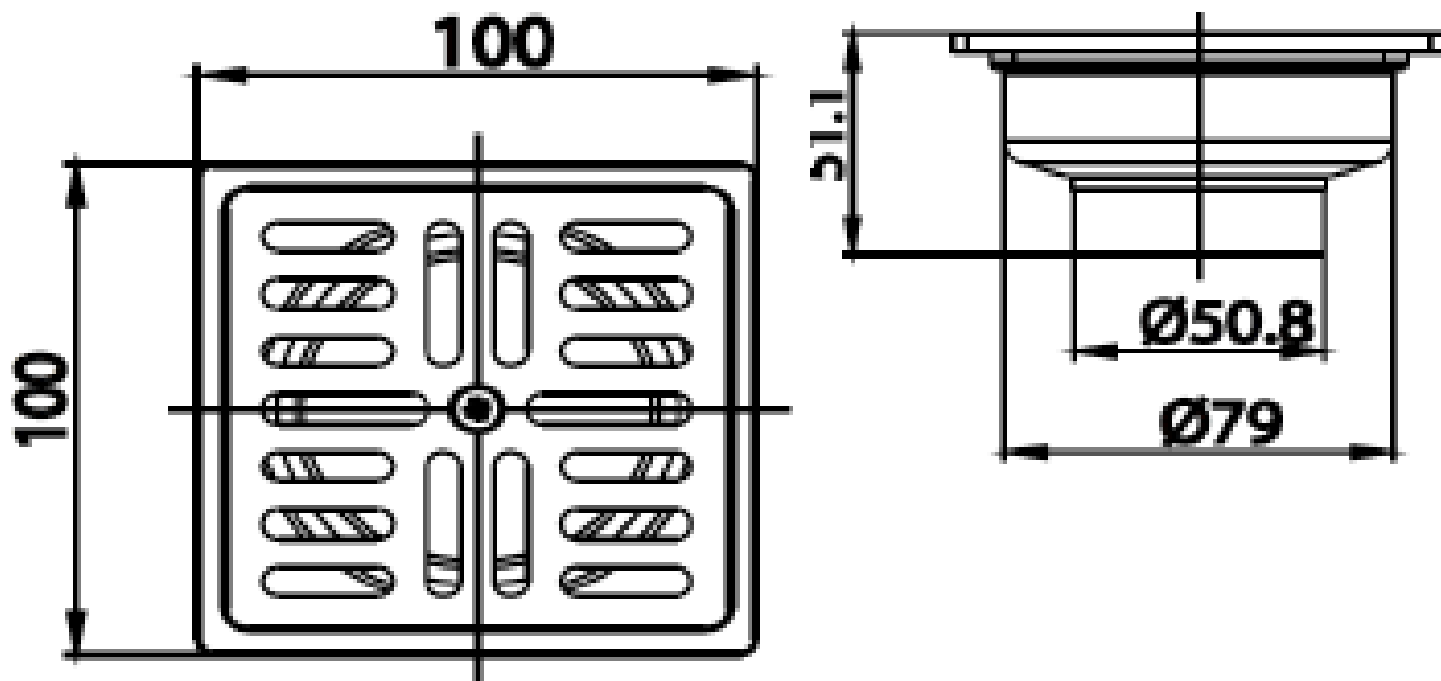

Brand : COTTO, Thailand
Name : Stainless steel floor drain
Item Code : CT697Z2P(HM)
Designer :
Color / Finish: Chrome Plated
Dimensions : 100 x 100 mm

Product info:

- Stainless steel floor drain
- For 2" waste connection