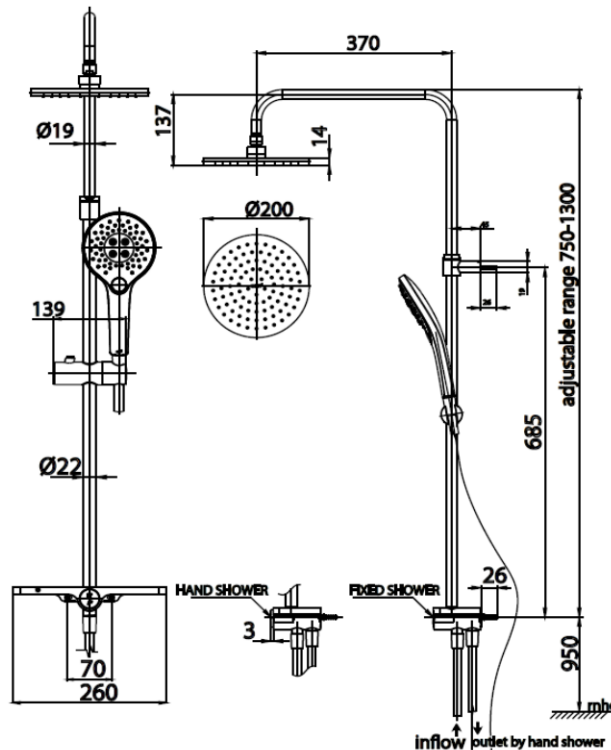

Brand : COTTO, Thailand
 Name : Rain shower set with hose connector for exposed mixer
 Item Code : CT6211
 Designer :
 Color / Finish: Chrome
 Dimensions : (See data drawing below for dimensions)

Product info:

- Rain shower set
- With hose connector for exposed mixer

Flushing of pipe must be done before fittings are installed. Failure to do so voids the warranty.

Follow cleaning instructions and avoid using any harmful chemicals.