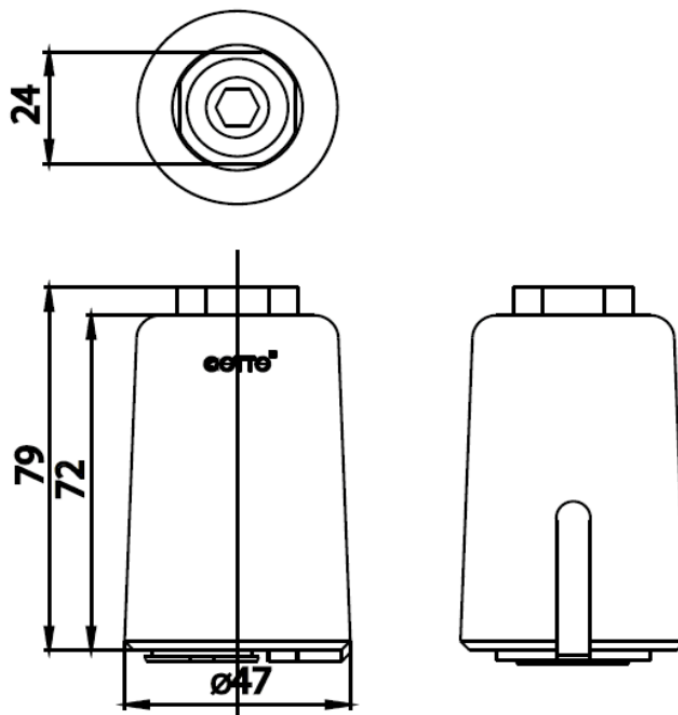

Brand : COTTO, Thailand  
Name : Kitchen Faucet sensor kit  
Item Code : CT4922DC  
Designer :  
Color / Finish: Stainless Steel  
Dimensions : Dia.72 x 79 mm

**Product info:**

- Easy installation, compatible with Kitchen faucets
- Waterproof level Ipx6
- 2 in 1 sensor detection
- Lithium battery, rechargeable with MICRO USB