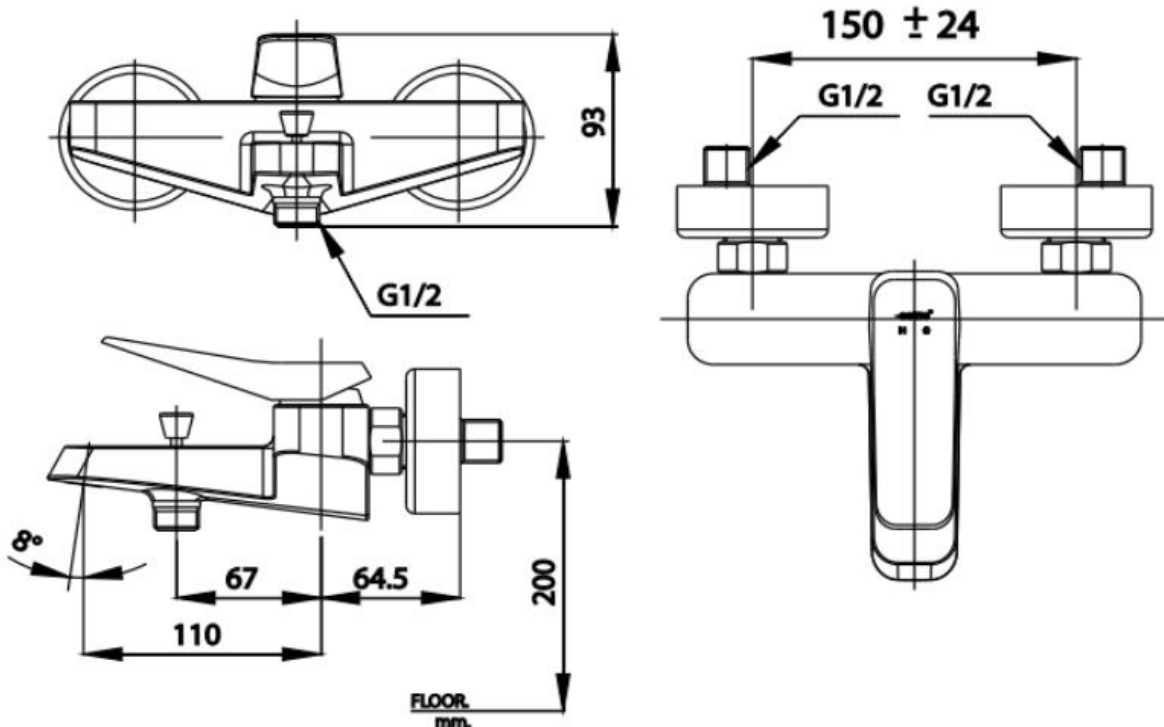

Brand : COTTO, Thailand  
 Name : XPOSH Exposed bath/shower mixer  
 Item Code : CT2305A#BN2  
 Designer :  
 Color / Finish: Black Chrome  
 Dimensions : 110 x 93 mm

**Product info:**

- Exposed bath/shower mixer