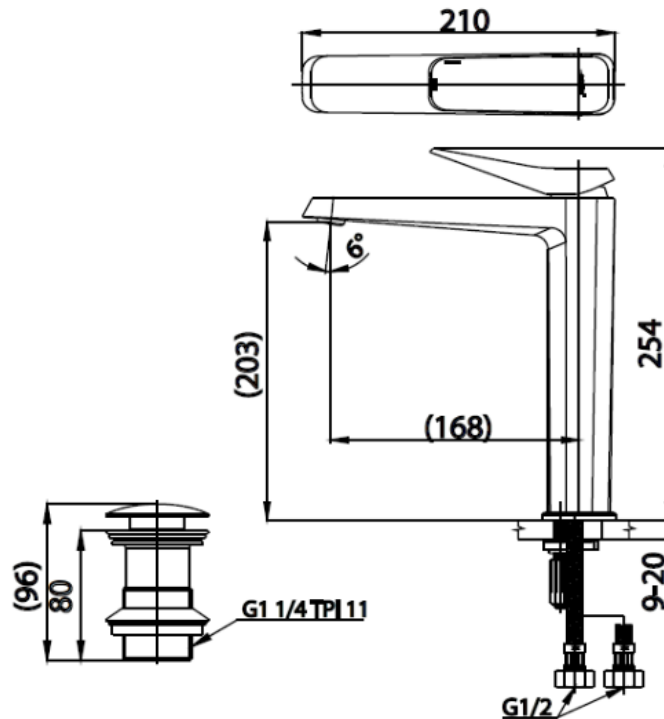

Brand : COTTO, Thailand  
Name : XPOSH Washbowl mixer  
Item Code : CT2302AY#BN2

Designer :

Color / Finish: Black Chrome  
Dimensions : 210 x 254 mm

**Product info:**

- Washbowl Mixer
- With pop up and flex hose

**Add-ons:**

- Angle valve 1/2 x 1/2 (2pcs)

Flushing of pipe must be done before fittings are installed. Failure to do so voids the warranty.  
Follow cleaning instructions and avoid using any harmful chemicals.  
All information is for reference only. Installation shall always be based on the specs provided with actual delivered items.  
For more info, visit [www.sanitecph.com](http://www.sanitecph.com)