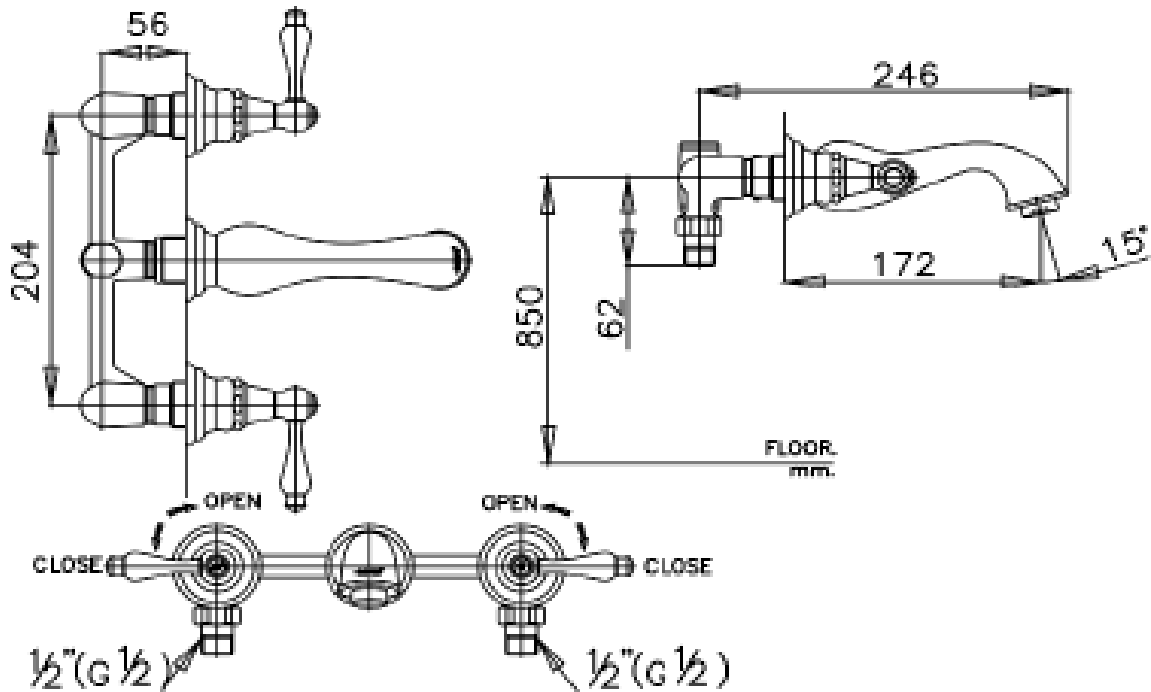

Brand : COTTO, Thailand
 Name : CLASSIC 3-Hole 8
 Item Code : CT223C17
 Designer :
 Color / Finish: Chrome Plated
 Dimensions : 172 mm spout projection

Product info:
 • 2-handle wall mounted basin mixer

Add-ons:
 • 1x basin waste strainer or pop-up
 • 1x basin waste trap

Flushing of pipe must be done before fittings are installed. Failure to do so voids the warranty.
 Follow cleaning instructions and avoid using any harmful chemicals.
 All information is for reference only. Installation shall always be based on the specs provided with actual delivered items.
 For more info, visit www.sanitecph.com