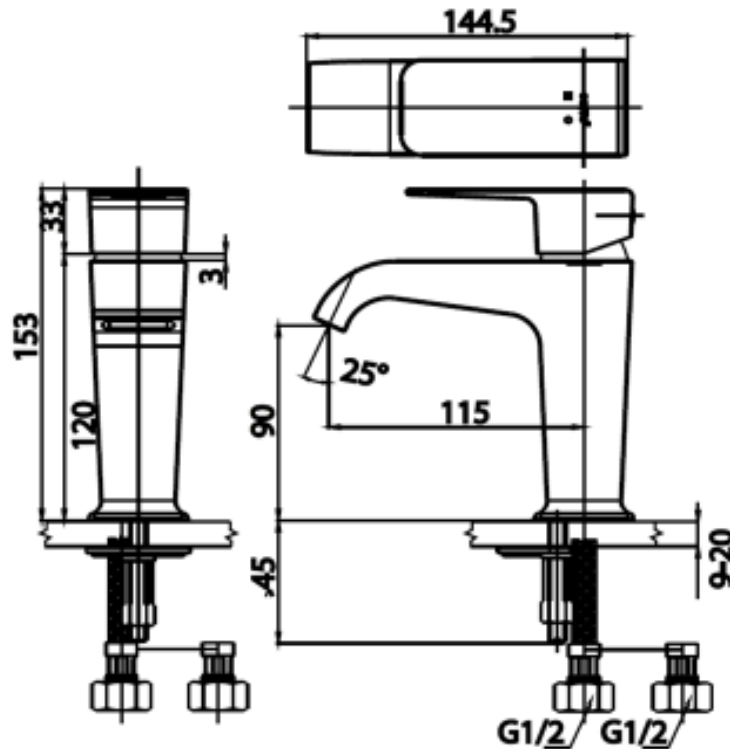

Brand : COTTO, Thailand
 Name : SONATA Basin mixer w/ pop-up
 Item Code : CT2190A
 Designer :
 Color / Finish: Chrome Plated
 Dimensions : 144.5 mm length, 153 mm height
 115 mm spout projection

Product info:

- Single lever basin mixer
- With pop-up waste

Add-ons:

- 2x angle valve ½"x½" (no nut)
- 1x basin waste strainer or pop-up
- 1x basin waste trap

Flushing of pipe must be done before fittings are installed. Failure to do so voids the warranty.
 Follow cleaning instructions and avoid using any harmful chemicals.
 All information is for reference only. Installation shall always be based on the specs provided with actual delivered items.
 For more info, visit www.sanitecph.com