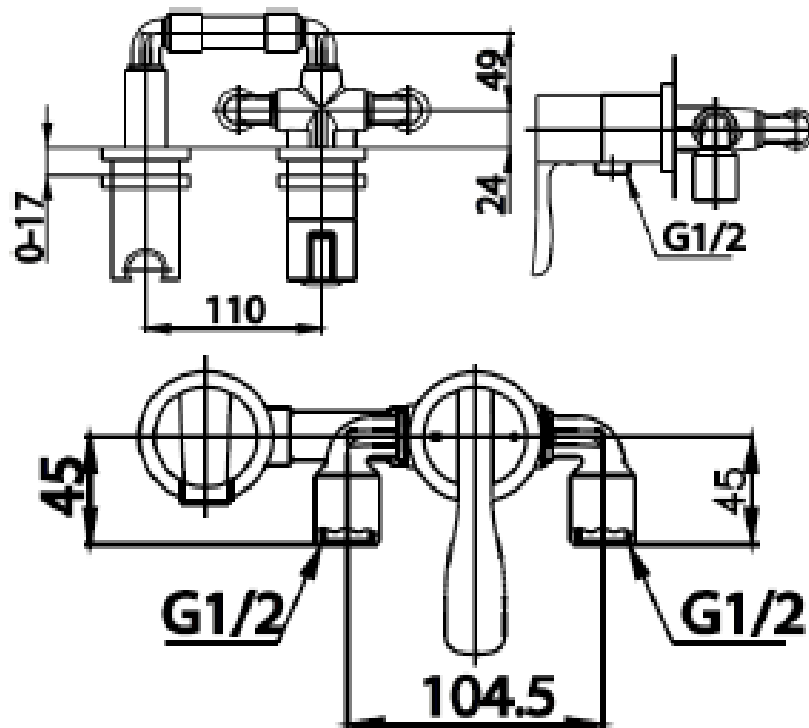

Brand : COTTO, Thailand
 Name : PATCHWORK Hand shower valve and holder
 Item Code : CT2187A
 Designer :
 Color / Finish: Chrome Plated
 Dimensions : (See data drawing below for dimensions)

Product info:

- Concealed single lever shower mixer
- With Wall outlet and shower support

Add-ons:

- Shower set

Flushing of pipe must be done before fittings are installed. Failure to do so voids the warranty.

Follow cleaning instructions and avoid using any harmful chemicals.