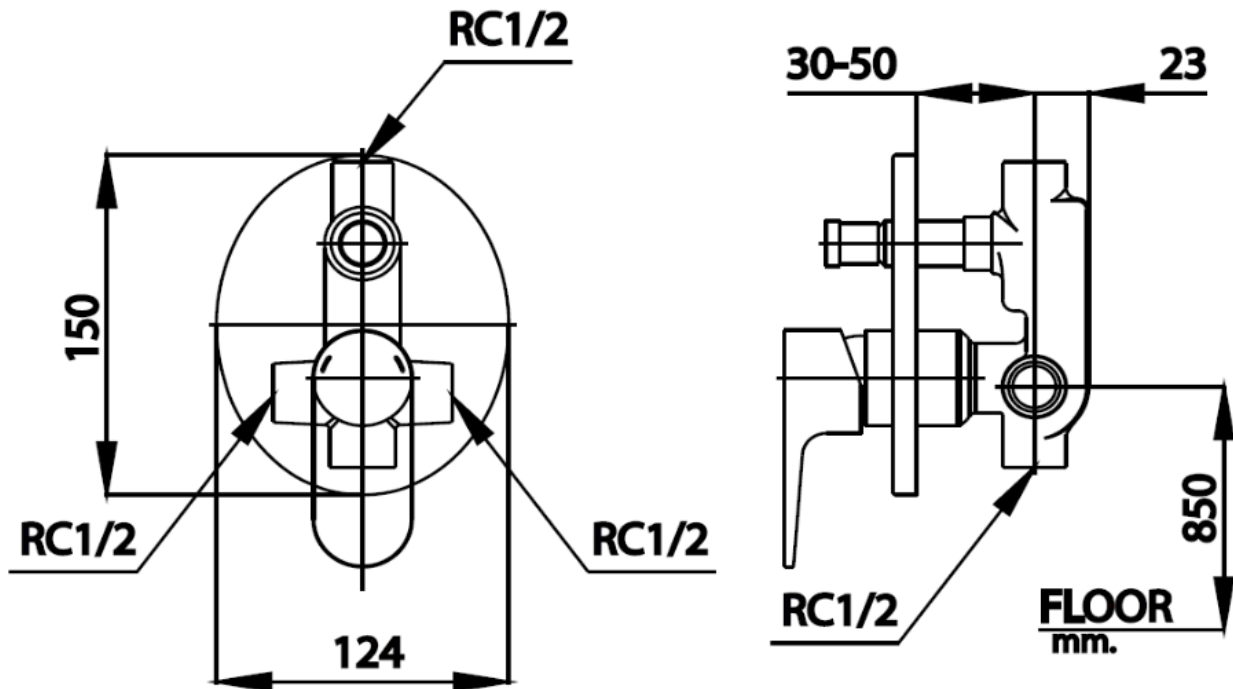

Brand : COTTO, Thailand
 Name : Luke concealed shower mixer w/
 diverter
 Item Code : CT2162A
 Designer :
 Color / Finish: Chrome
 Dimensions : 124 x 150 mm

Product info:

- Concealed shower mixer
- With diverter
- Solid brass: High Quality brass constructed to create bathroom masterpiece experience.
- Sleek-n-seek: Simplicity comes with dynamic isometric style. Comfort to contemporary and even bespoke designed bathroom.