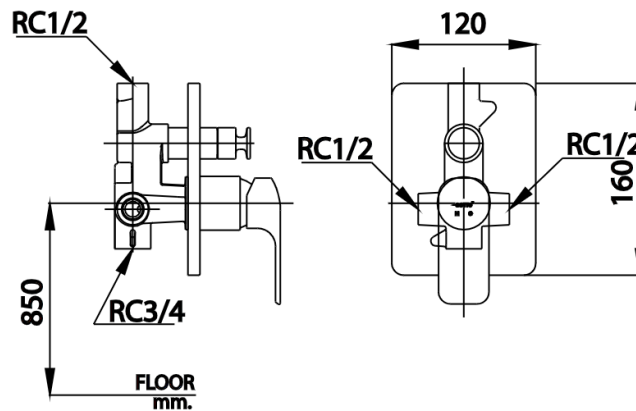

Brand : COTTO, Thailand
 Name : Scirroco concealed shower mixer w/ diverter
 Item Code : CT2145A#GR
 Designer :
 Color / Finish: Gold
 Dimensions : 120 x 160 mm

Product info:

- Concealed shower mixer
- Diverter

**CONCEALED SINGLE LEVER BATH MIXER
CT 2145 A #BL**

Flushing of pipe must be done before fittings are installed. Failure to do so voids the warranty.
 Follow cleaning instructions and avoid using any harmful chemicals.
 All information is for reference only. Installation shall always be based on the specs provided with actual delivered items.
 For more info, visit www.sanitecph.com