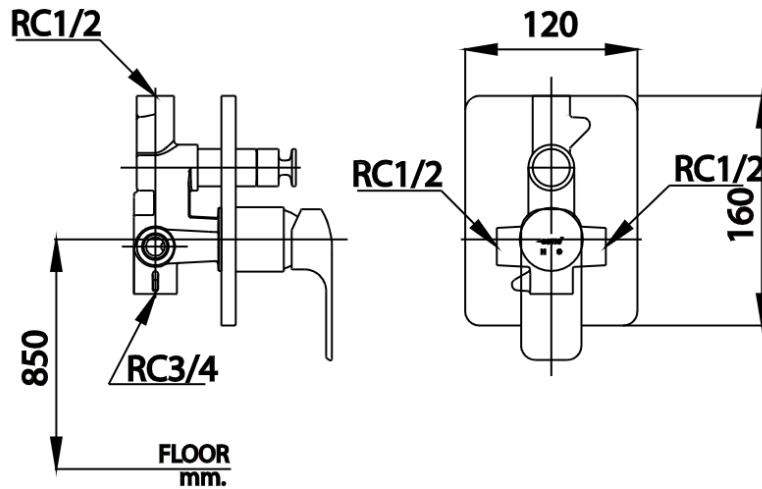

Brand : COTTO, Thailand
 Name : Scirroco concealed shower mixer w/ diverter
 Item Code : CT2145AD
 Designer :
 Color / Finish: Chrome Plated
 Dimensions : 120 x 160 x 50 mm

Product info:

- Concealed shower mixer
- Diverter

**CONCEALED SINGLE LEVER BATH MIXER
CT2145A#BL**

Flushing of pipe must be done before fittings are installed. Failure to do so voids the warranty.
 Follow cleaning instructions and avoid using any harmful chemicals.
 All information is for reference only. Installation shall always be based on the specs provided with actual delivered items.
 For more info, visit www.sanitecph.com