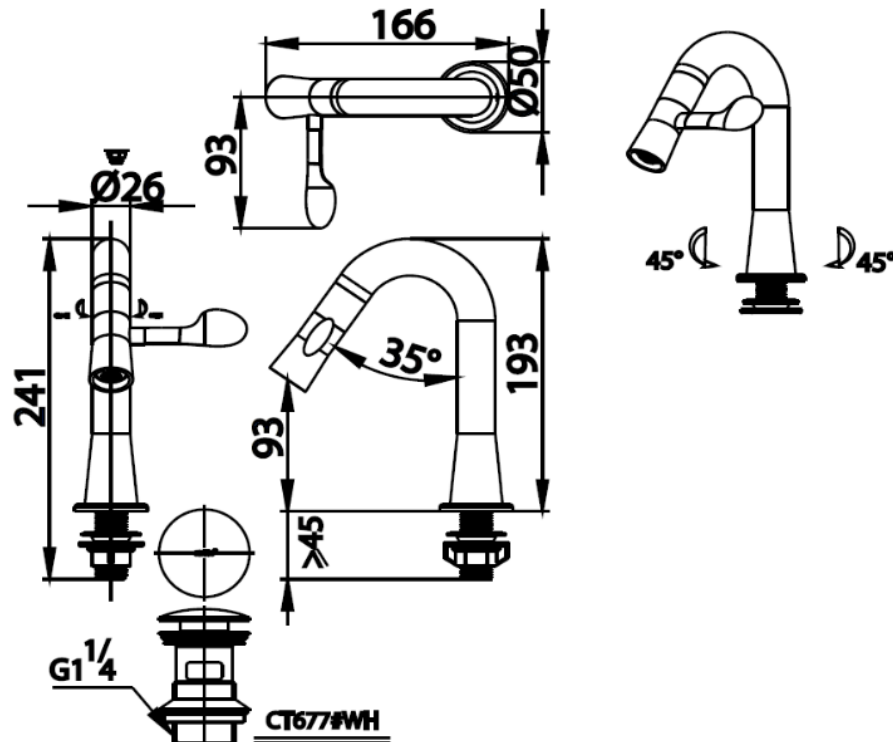

Brand : COTTO, Thailand
 Name : CARE Soft paddle series basin tap with pop-up
 Item Code : CT1301C43VR#WH
 Designer :
 Color / Finish: White
 Dimensions : 93 x 166 x 193 mm

Product info:

- Soft paddle basin tap
- With Pop up
- Universal design concept product, ease of use for everyone
- Soft handle made of thermoplastic elastomer

Add-ons:

- Angle valve ½ x ½
- Flexible hose ½ x ½

Flushing of pipe must be done before fittings are installed. Failure to do so voids the warranty.

Follow cleaning instructions and avoid using any harmful chemicals.