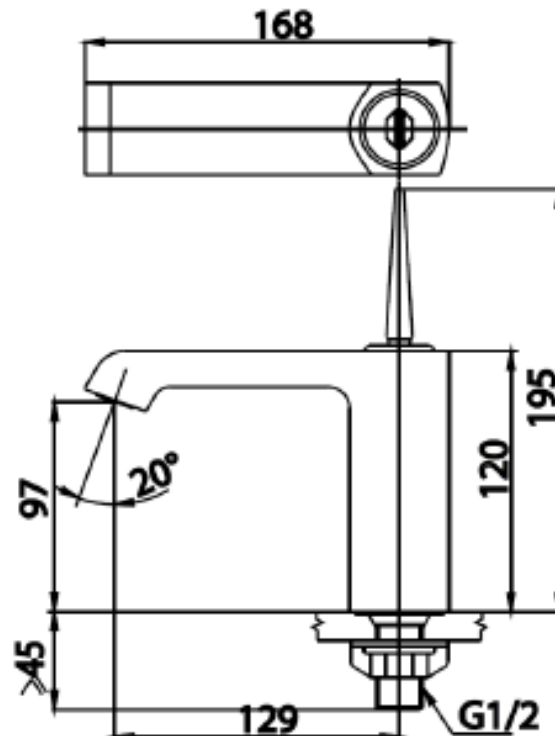

Brand : COTTO, Thailand
Name : CUBIC Joy-stick basin tap
Item Code : CT1181J
Designer :
Color / Finish: Chrome Plated
Dimensions : 168 mm length, 195 mm height,
129 mm spout projection

Product info:

- Joy-stick control basin tap,
- Cold water or pre-mixed water

Add-ons:

- 1x angle valve ½"x½" (no nut)
- 1x flexible supply hose ½"x½" x?cm
- 1x basin waste strainer or pop-up
- 1x basin waste trap

Flushing of pipe must be done before fittings are installed. Failure to do so voids the warranty.