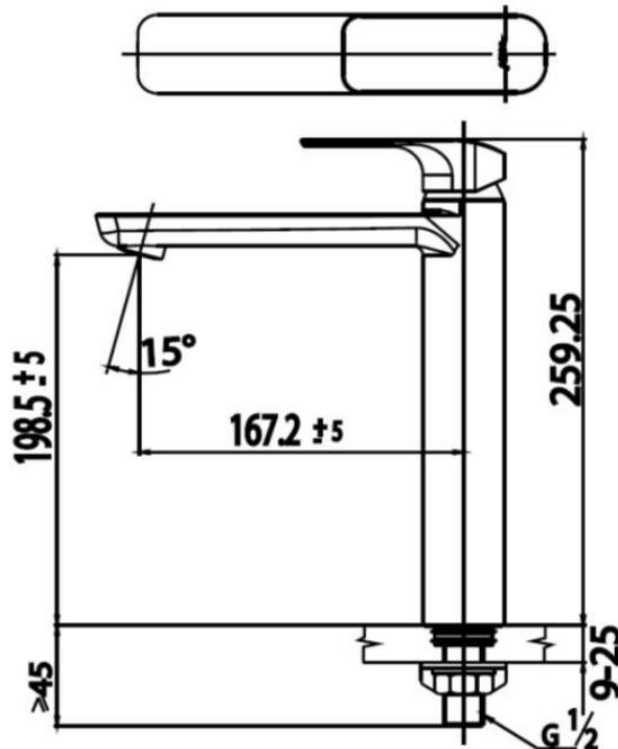

Brand : COTTO, Thailand
Name : Scirroco washbowl tap
Item Code : CT1143AY#WH

Designer :

Color / Finish: Matt White
Dimensions : 259.25 mm height

Product info:

- Washbowl tap
- With pop-up waste

Add-ons:

- Angle valve $\frac{1}{2}$ x $\frac{1}{2}$
- Flexible hose $\frac{1}{2}$ x $\frac{1}{2}$