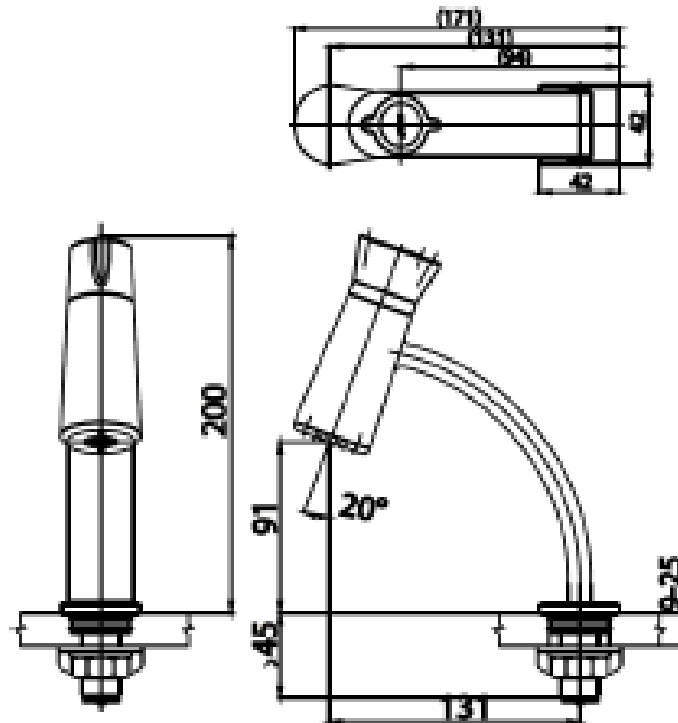

Brand : COTTO, Thailand
 Name : LUMINOS Basin faucet with LED light
 Item Code : CT1139A

Designer :

Color / Finish: Chrome Plated
 Dimensions : 171 mm length, 200 mm height
 131 mm spout projection

Product info:

- Single lever control basin tap
- With LED light
- For cold water and pre-mixed water

Add-ons:

- 1x angle valve ½"x½" (no nuts)
- 1x flexible supply hose ½"x½" x?cm
- 1x basin waste strainer or pop-up
- 1x basin waste trap