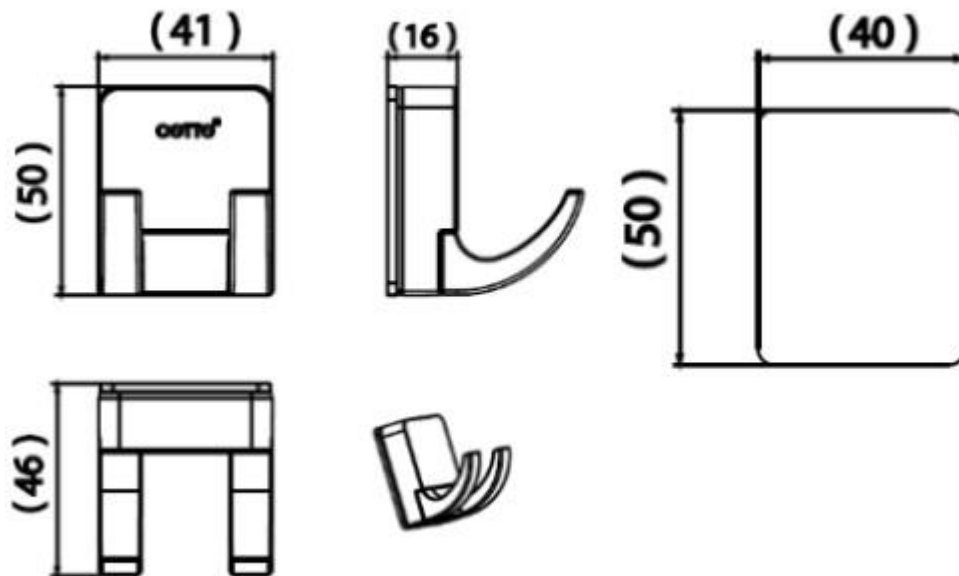

Brand : COTTO, Thailand
Name : Magneto Double hook
Item Code : CT0313(HM)

Designer :
Color / Finish: Stainless Steel
Dimensions : 41 x 50 mm

Product info:
• Double Hook

Flushing of pipe must be done before fittings are installed. Failure to do so voids the warranty.
Follow cleaning instructions and avoid using any harmful chemicals.
All information is for reference only. Installation shall always be based on the specs provided with actual delivered items.
For more info, visit www.sanitecph.com