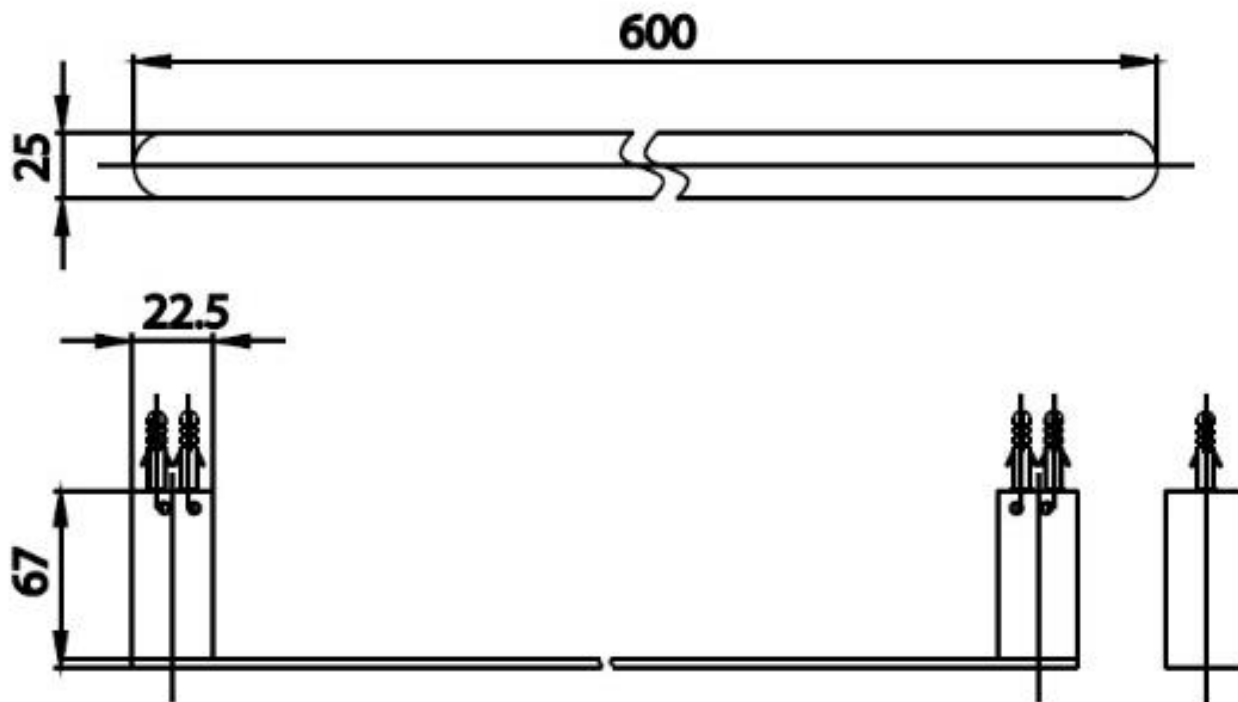

Brand : COTTO, Thailand
Name : Towel Bar
Item Code : CT0285#BL(HM)

Designer :

Color / Finish: Matt Black
Dimensions : 600 x 25 mm

Product info:

- Towel Bar

Flushing of pipe must be done before fittings are installed. Failure to do so voids the warranty.