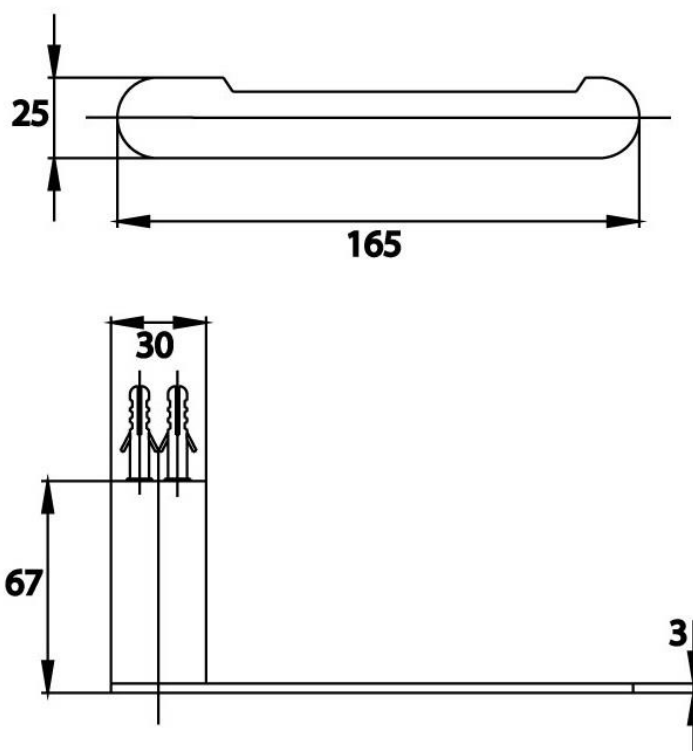

Brand : COTTO, Thailand
Name : Arch Tissue Holder
Item Code : CT0283#BL(HM)
Designer :
Color / Finish: Matt Black
Dimensions : 165 x 67 x 25 mm

Product info:
• Tissue holder

Flushing of pipe must be done before fittings are installed. Failure to do so voids the warranty.
Follow cleaning instructions and avoid using any harmful chemicals.
All information is for reference only. Installation shall always be based on the specs provided with actual delivered items.
For more info, visit www.sanitecph.com