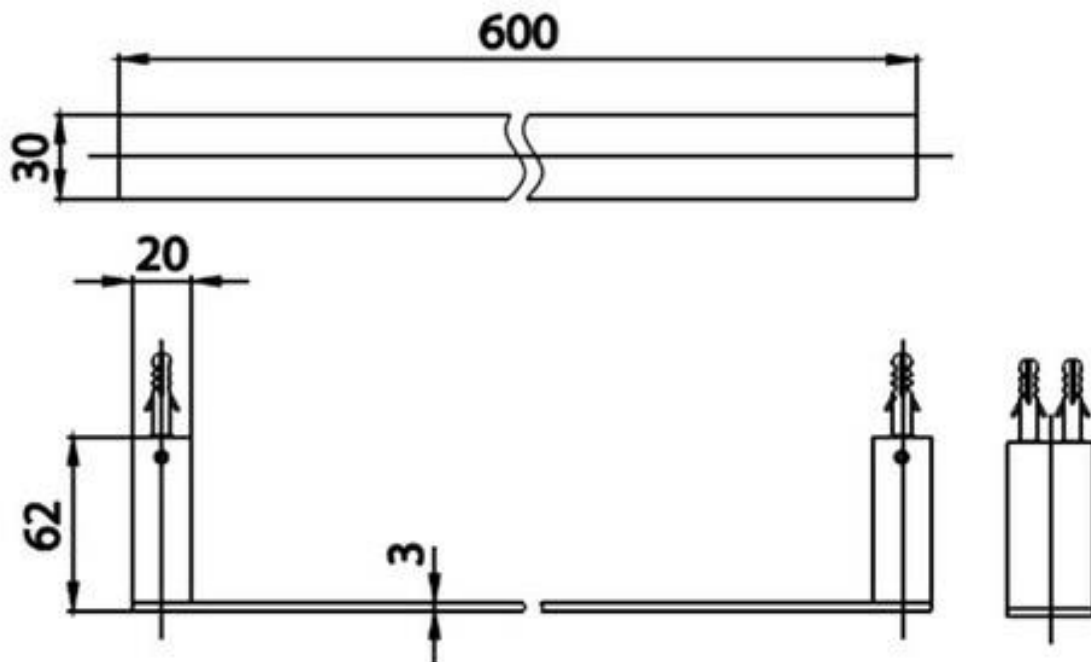

Brand : COTTO, Thailand
Name : Edge towel bar
Item Code : CT0275#BN2(HM)

Designer :
Color / Finish: Chrome Black
Dimensions : 60cm

Product info:
• Towel Bar

Flushing of pipe must be done before fittings are installed. Failure to do so voids the warranty.
Follow cleaning instructions and avoid using any harmful chemicals.
All information is for reference only. Installation shall always be based on the specs provided with actual delivered items.
For more info, visit www.sanitecph.com