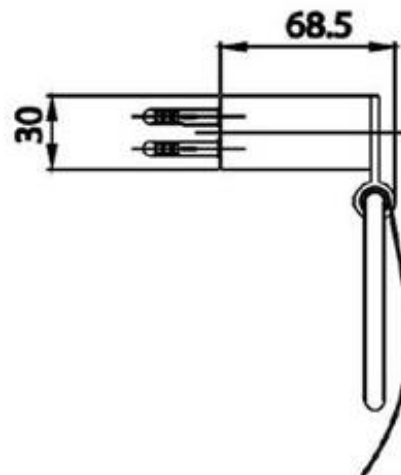

Brand : COTTO, Thailand
Name : Roll holder with lid
Item Code : CT0273#BN2(HM)
Designer :
Color / Finish: Chrome Black
Dimensions : 141.2 x 68.5 x 155.5 mm

Product info:
• Roll Holder with lid

CT0273(HM)