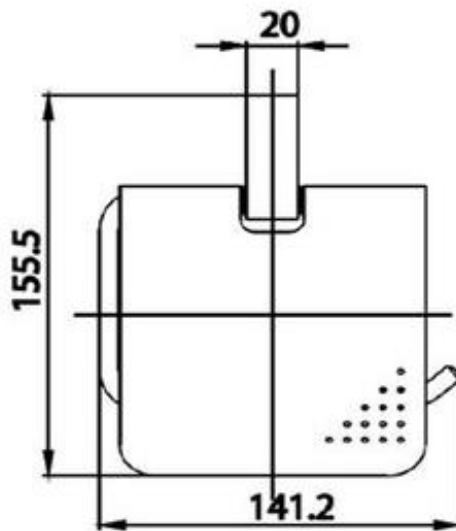

Brand : COTTO, Thailand
Name : Roll holder with lid
Item Code : CT0273#BN2(HM)
Designer :
Color / Finish: Chrome Black
Dimensions : 141.2 x 68.5 x 155.5 mm

Product info:
• Roll Holder with lid

CT0273(HM)