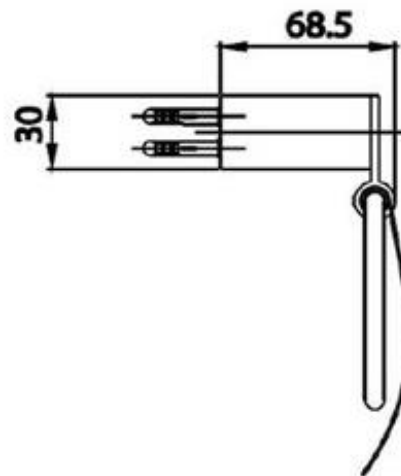

Brand : COTTO, Thailand
Name : Roll holder
Item Code : CT0273#BL(HM)
Designer :
Color / Finish: Matt Black
Dimensions : 141.2 x 68.5 x 155.5 mm

Product info:
• Roll Holder with lid

CT0273(HM)

Flushing of pipe must be done before fittings are installed. Failure to do so voids the warranty.
Follow cleaning instructions and avoid using any harmful chemicals.
All information is for reference only. Installation shall always be based on the specs provided with actual delivered items.
For more info, visit www.sanitecph.com