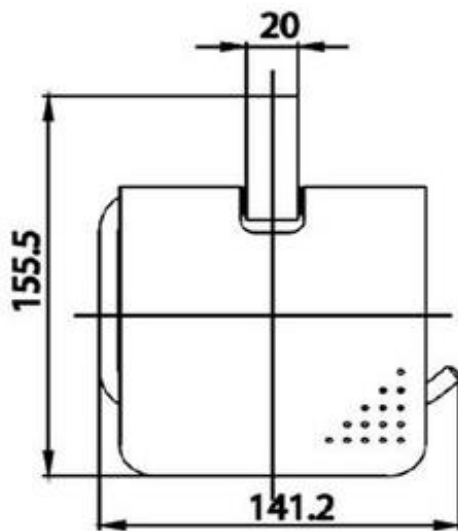

Brand : COTTO, Thailand
Name : Roll holder
Item Code : CT0273#BL(HM)
Designer :
Color / Finish: Matt Black
Dimensions : 141.2 x 68.5 x 155.5 mm

Product info:
• Roll Holder with lid

CT0273(HM)

Flushing of pipe must be done before fittings are installed. Failure to do so voids the warranty.
Follow cleaning instructions and avoid using any harmful chemicals.
All information is for reference only. Installation shall always be based on the specs provided with actual delivered items.
For more info, visit www.sanitecph.com