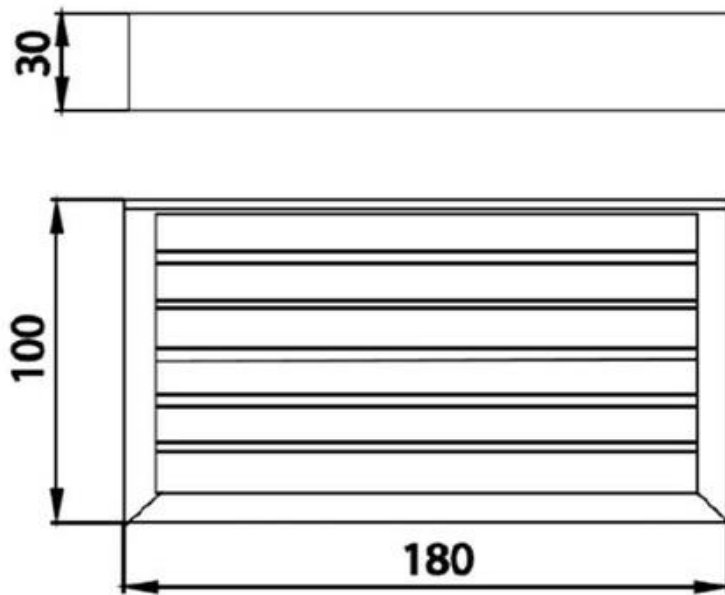

Brand : COTTO, Thailand
Name : Edge Soap Holder
Item Code : CT0272#BN2(HM)

Designer :
Color / Finish: Chrome black
Dimensions: 180 x 100 mm

Product info:
• Soap Basket

CT0272(HM)

Flushing of pipe must be done before fittings are installed. Failure to do so voids the warranty.
Follow cleaning instructions and avoid using any harmful chemicals.
All information is for reference only. Installation shall always be based on the specs provided with actual delivered items.
For more info, visit www.sanitecph.com