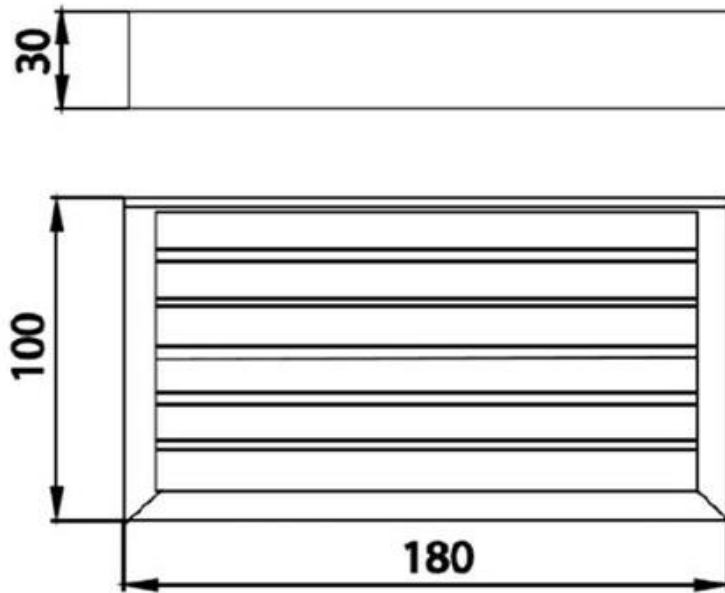

Brand : COTTO, Thailand
Name : Edge Soap Holder
Item Code : CT0272#BL(HM)

Designer :

Color / Finish: Matt black
Dimensions: 180 x 100 mm

Product info:
• Soap Basket

CT0272(HM)