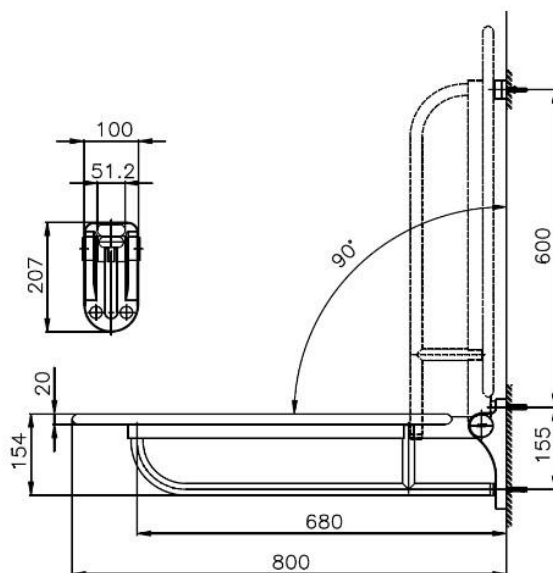

Brand : COTTO, Thailand
Name : CARE Natura series support arm (swing up)
Item Code : CT0168
Designer :
Color / Finish: Wooden and stainless steel
Dimensions : 100 x 800 x 207 mm

Product info:
• Support arm