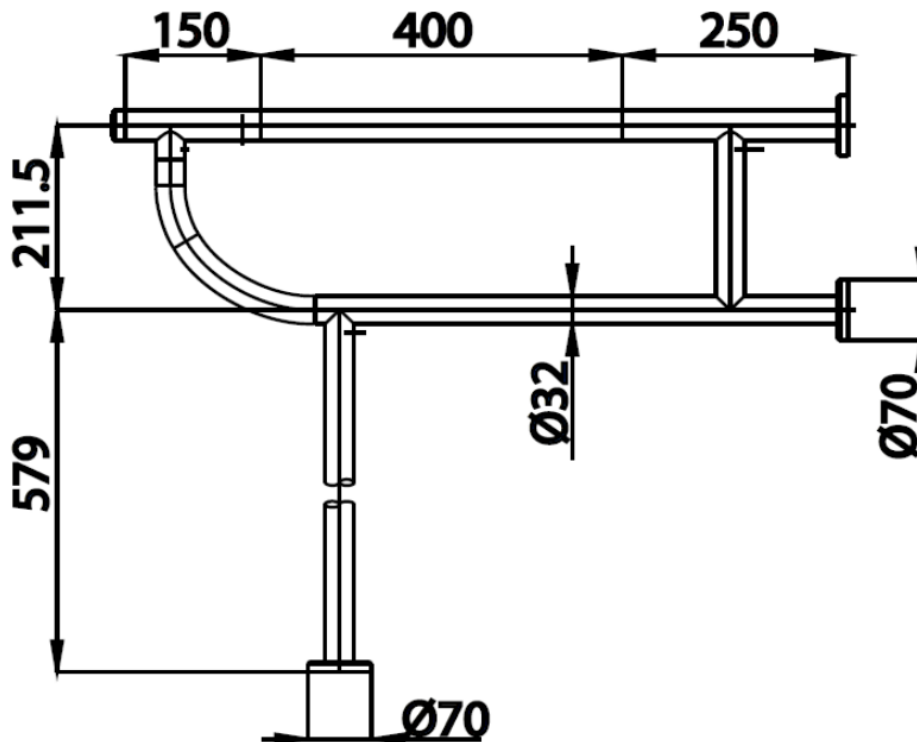

Brand : COTTO, Thailand
 Name : Natura floor standing support arm
 Item Code : CT0165

Designer :

Color / Finish: Wooden and stainless steel
 Dimensions : (See data drawing below for dimensions)

Product info:

- Made from wooden material, for comfortable touch
- Long lasting material, wooden material last over 50 years
- Passed COTTO special manufacturing process: free from insect and mold.
- Able to handle over 120 kg
- Mounted-leg made from SUS304 stainless