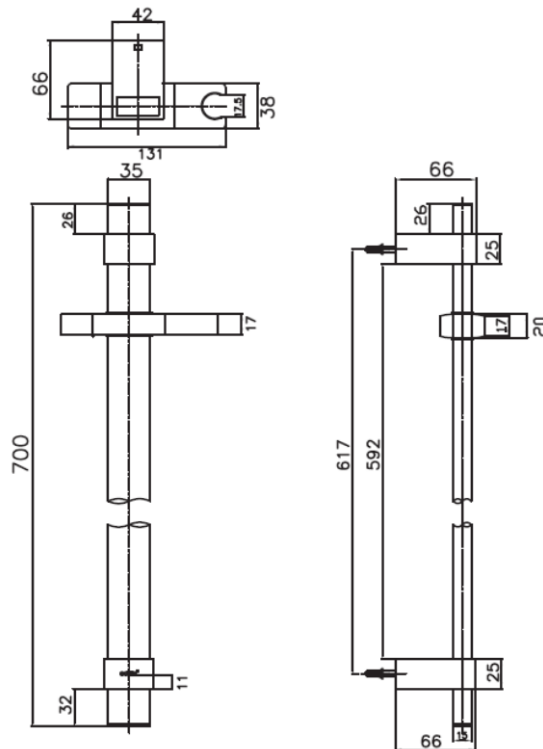

Brand : COTTO, Thailand
 Name : Slide Bar
 Item Code : CT0136#BN2
 Designer :
 Color / Finish: Brushed nickel
 Dimensions : 66 x 700 mm

Product info:

- Shower bar
- Rail

Flushing of pipe must be done before fittings are installed. Failure to do so voids the warranty.
 Follow cleaning instructions and avoid using any harmful chemicals.
 All information is for reference only. Installation shall always be based on the specs provided with actual delivered items.
 For more info, visit www.sanitecph.com