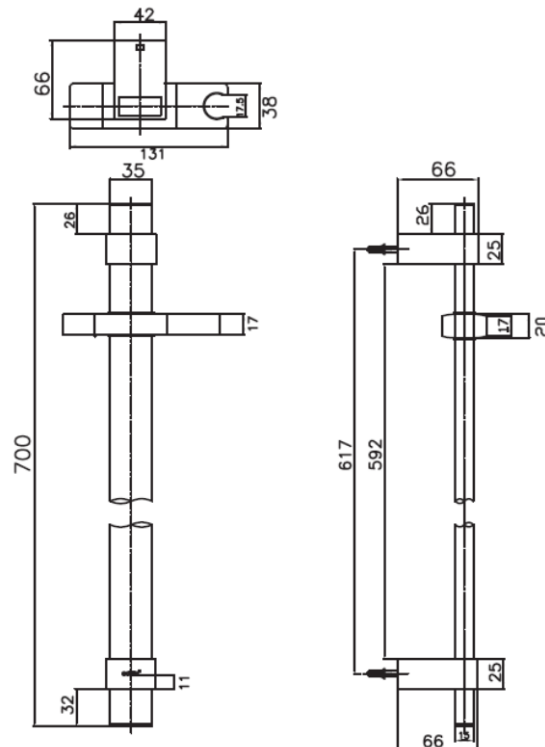

Brand : COTTO, Thailand
 Name : Shower bar/rail
 Item Code : CT0136#BL
 Designer :
 Color / Finish: Matt Black
 Dimensions : 66 x 700 mm

Product info:

- Shower bar
- Rail

Flushing of pipe must be done before fittings are installed. Failure to do so voids the warranty.
 Follow cleaning instructions and avoid using any harmful chemicals.
 All information is for reference only. Installation shall always be based on the specs provided with actual delivered items.
 For more info, visit www.sanitecph.com