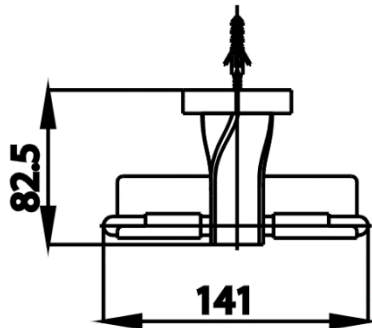

Brand : COTTO, Thailand  
Name : Twist Roll holder with lid  
Item Code : CT0065#BL

Designer :

Color / Finish: Black  
Dimensions : 141 x 124 mm

Product info:

- Roll holder with lid

**TISSUE HOLDER  
CT 0065 (HM)**