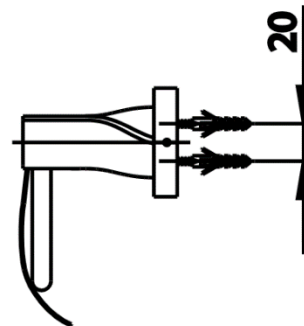

Brand : COTTO, Thailand  
Name : Twist Roll holder with lid  
Item Code : CT0065#BL

Designer :

Color / Finish: Black  
Dimensions : 141 x 124 mm

Product info:

- Roll holder with lid

**TISSUE HOLDER  
CT 0065 (HM)**