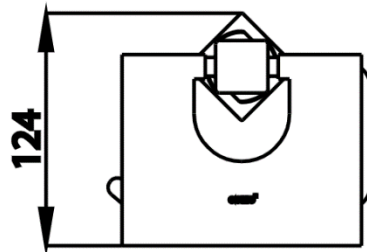

Brand : COTTO, Thailand  
Name : Twist Roll holder with lid  
Item Code : CT0065#BL

Designer :

Color / Finish: Black  
Dimensions : 141 x 124 mm

Product info:

- Roll holder with lid

**TISSUE HOLDER  
CT 0065 (HM)**