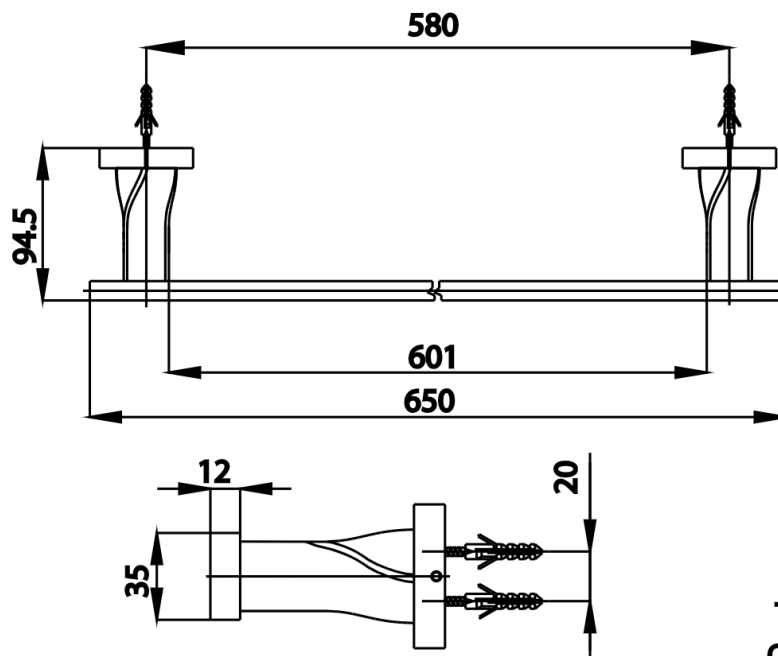

Brand : COTTO, Thailand
Name : Towel Bar
Item Code : CT0063#GR(HM)
Designer :
Color / Finish: Gold
Dimensions : 650 x 94.5 x 35 mm

Product info:
• Towel Bar

Flushing of pipe must be done before fittings are installed. Failure to do so voids the warranty.
Follow cleaning instructions and avoid using any harmful chemicals.
All information is for reference only. Installation shall always be based on the specs provided with actual delivered items.
For more info, visit www.sanitecph.com